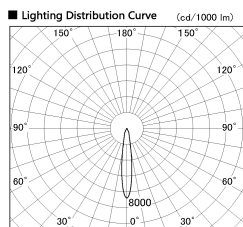

Item no. DD136-0815WW9030-R

Series Name: Cledy versa R-G Antiglare
(DD136-AG-R)

White Reflector

Direct Horizontal Illuminance DD136-0815WW9030-R

φ	Illuminance Angle	Beam Angle	Vertical Illuminance (lx)		
260	15°	15°	16530		
1			4130		
520			1840		
2			1030		
780			660		
3			460		
1050			340		
m	1	0	1	2	260

Installation	Recessed mount
Type	Cledy versa R-G Antiglare (DD136-AG-R)
Fixture wattage	7.5W
Beam angle	16deg
Color Temp.	3000K
CRI	Ra>90
Luminous	585 lm
Body	Die-cast aluminum alloy
Body finish	N/A
Trim finish	White
Reflector finish	White
IP Rate	IP20
Light source	COB module
Input Voltage	AC220~240V
Dimming Type	Non-Dimmable
Certificate	CE, CCC
Cut Hole	100mm