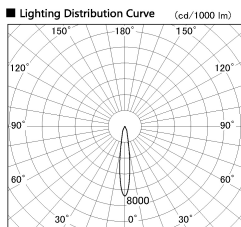

Item no. DD136-0815WW9030-R

Series Name: Cledy versa R-G Antiglare  
(DD136-AG-R)

White Reflector

Direct Horizontal Illuminance DD136-0815WW9030-R

φ	Illuminance Angle	Beam Angle	Vertical Illuminance (lx)
260	15°	15°	16530
1			4130
520			1840
2			1030
			660
780			460
3			340
1050			260

Installation	Recessed mount
Type	Cledy versa R-G Antiglare (DD136-AG-R)
Fixture wattage	7.5W
Beam angle	16deg
Color Temp.	3000K
CRI	Ra>90
Luminous	585 lm
Body	Die-cast aluminum alloy
Body finish	N/A
Trim finish	White
Reflector finish	White
IP Rate	IP20
Light source	COB module
Input Voltage	AC220~240V
Dimming Type	Non-Dimmable
Certificate	CE, CCC
Cut Hole	100mm