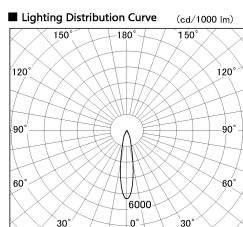

Item no. DD136-0820WW9030-R

Series Name: Cledy versa R-G Antiglare
(DD136-AG-R)

White Reflector

Direct Horizontal Illuminance DD136-0820WW9030-R

φ	Illuminance Angle	Beam Angle	Vertical Illuminance (lx)
1330	19°	20°	12860
1000			3220
660			1430
330			800
			510
			360
			260
			200

Installation	Recessed mount
Type	Cledy versa R-G Antiglare (DD136-AG-R)
Fixture wattage	7.5W
Beam angle	20deg
Color Temp.	3000K
CRI	Ra>90
Luminous	619 lm
Body	Die-cast aluminum alloy
Body finish	N/A
Trim finish	White
Reflector finish	White
IP Rate	IP20
Light source	COB module
Input Voltage	AC220~240V
Dimming Type	Non-Dimmable
Certificate	CE, CCC
Cut Hole	100mm