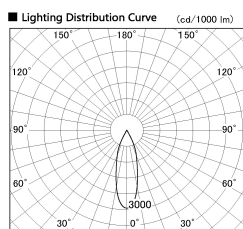

Item no. DD136-0830WW9030-R

Series Name: Cledy versa R-G Antiglare  
(DD136-AG-R)

White Reflector

Installation	Recessed mount
Type	Cledy versa R-G Antiglare (DD136-AG-R)
Fixture wattage	7.5W
Beam angle	30deg
Color Temp.	3000K
CRI	Ra>90
Luminous	659 lm
Body	Die-cast aluminum alloy
Body finish	N/A
Trim finish	White
Reflector finish	White
IP Rate	IP20
Light source	COB module
Input Voltage	AC220~240V
Dimming Type	Non-Dimmable
Certificate	CE, CCC
Cut Hole	100mm