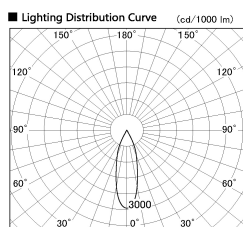

Item no. DD136-0830WW9030-R

Series Name: Cledy versa R-G Antiglare
(DD136-AG-R)

White Reflector

Installation	Recessed mount
Type	Cledy versa R-G Antiglare (DD136-AG-R)
Fixture wattage	7.5W
Beam angle	30deg
Color Temp.	3000K
CRI	Ra>90
Luminous	659 lm
Body	Die-cast aluminum alloy
Body finish	N/A
Trim finish	White
Reflector finish	White
IP Rate	IP20
Light source	COB module
Input Voltage	AC220~240V
Dimming Type	Non-Dimmable
Certificate	CE, CCC
Cut Hole	100mm