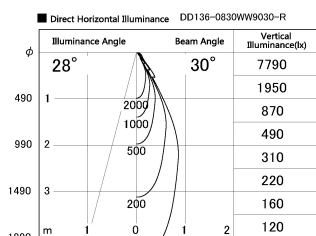

Item no. DD136-0830WW9030-R

Series Name: Cledy versa R-G Antiglare  
(DD136-AG-R)

White Reflector

Installation	Recessed mount
Type	Cledy versa R-G Antiglare (DD136-AG-R)
Fixture wattage	7.5W
Beam angle	30deg
Color Temp.	3000K
CRI	Ra>90
Luminous	659 lm
Body	Die-cast aluminum alloy
Body finish	N/A
Trim finish	White
Reflector finish	White
IP Rate	IP20
Light source	COB module
Input Voltage	AC220~240V
Dimming Type	Non-Dimmable
Certificate	CE, CCC
Cut Hole	100mm