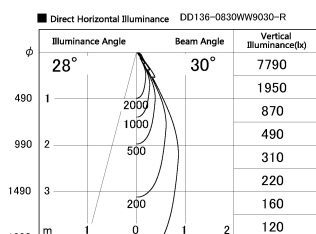

Item no. DD136-0830WW9030-R

Series Name: Cledy versa R-G Antiglare
(DD136-AG-R)

White Reflector

Installation	Recessed mount
Type	Cledy versa R-G Antiglare (DD136-AG-R)
Fixture wattage	7.5W
Beam angle	30deg
Color Temp.	3000K
CRI	Ra>90
Luminous	659 lm
Body	Die-cast aluminum alloy
Body finish	N/A
Trim finish	White
Reflector finish	White
IP Rate	IP20
Light source	COB module
Input Voltage	AC220~240V
Dimming Type	Non-Dimmable
Certificate	CE, CCC
Cut Hole	100mm