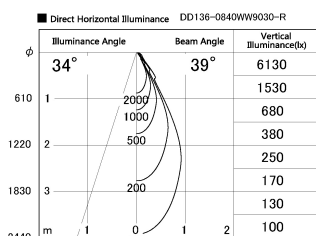

Item no. DD136-0840WW9030-R

Series Name: Cledy versa R-G Antiglare
(DD136-AG-R)

White Reflector

Installation	Recessed mount
Type	Cledy versa R-G Antiglare (DD136-AG-R)
Fixture wattage	7.5W
Beam angle	39deg
Color Temp.	3000K
CRI	Ra>90
Luminous	668 lm
Body	Die-cast aluminum alloy
Body finish	N/A
Trim finish	White
Reflector finish	White
IP Rate	IP20
Light source	COB module
Input Voltage	AC220~240V
Dimming Type	Non-Dimmable
Certificate	CE, CCC
Cut Hole	100mm