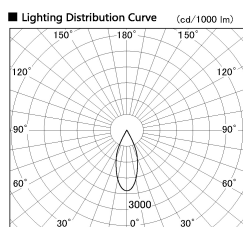

Item no. DD136-0840WW9030-R

Series Name: Cledy versa R-G Antiglare
(DD136-AG-R)

White Reflector

Installation	Recessed mount
Type	Cledy versa R-G Antiglare (DD136-AG-R)
Fixture wattage	7.5W
Beam angle	39deg
Color Temp.	3000K
CRI	Ra>90
Luminous	668 lm
Body	Die-cast aluminum alloy
Body finish	N/A
Trim finish	White
Reflector finish	White
IP Rate	IP20
Light source	COB module
Input Voltage	AC220~240V
Dimming Type	Non-Dimmable
Certificate	CE, CCC
Cut Hole	100mm