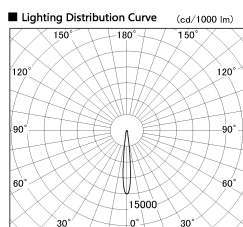

Item no. DD136-3515WW9035-R

Series Name: Cledy versa R-G Antiglare
(DD136-AG-R)

White Reflector

■ Direct Horizontal Illuminance DD136-3515WW9035-R

φ	Illuminance Angle	Beam Angle	Vertical Illuminance (lx)
170	10°	12°	145630
1			36410
			16180
340	2		9100
			5830
520	3		4050
			2970
690	m	1 0 1 2	2280

Installation	Recessed mount
Type	Cledy versa R-G Antiglare (DD136-AG-R)
Fixture wattage	36W
Beam angle	12 deg
Color Temp.	3500K
CRI	Ra>90
Luminous	3011 lm
Body	Die-cast aluminum alloy
Body finish	N/A
Trim finish	White
Reflector finish	White
IP Rate	IP20
Light source	COB module
Input Voltage	AC220~240V
Dimming Type	Non-Dimmable
Certificate	CE, CCC
Cut Hole	150mm