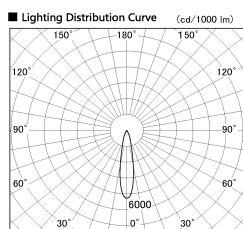

Item no. DD136-3520WW9035-R

Series Name: Cledy versa R-G Antiglare
(DD136-AG-R)

White Reflector

Installation	Recessed mount
Type	Cledy versa R-G Antiglare (DD136-AG-R)
Fixture wattage	36W
Beam angle	21 deg
Color Temp.	3500K
CRI	Ra>90
Luminous	3486 lm
Body	Die-cast aluminum alloy
Body finish	N/A
Trim finish	White
Reflector finish	White
IP Rate	IP20
Light source	COB module
Input Voltage	AC220~240V
Dimming Type	Non-Dimmable
Certificate	CE, CCC
Cut Hole	150mm