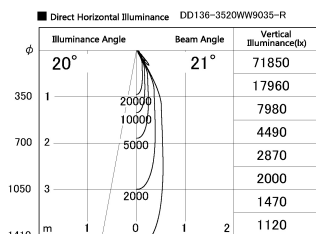

Item no. DD136-3520WW9035-R

Series Name: Cledy versa R-G Antiglare
(DD136-AG-R)

White Reflector

Installation	Recessed mount
Type	Cledy versa R-G Antiglare (DD136-AG-R)
Fixture wattage	36W
Beam angle	21 deg
Color Temp.	3500K
CRI	Ra>90
Luminous	3486 lm
Body	Die-cast aluminum alloy
Body finish	N/A
Trim finish	White
Reflector finish	White
IP Rate	IP20
Light source	COB module
Input Voltage	AC220~240V
Dimming Type	Non-Dimmable
Certificate	CE, CCC
Cut Hole	150mm