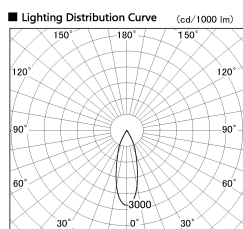

Item no. DD136-3530WW9035-R

Series Name: Cledy versa R-G Antiglare  
(DD136-AG-R)

White Reflector

Installation	Recessed mount
Type	Cledy versa R-G Antiglare (DD136-AG-R)
Fixture wattage	36W
Beam angle	31 deg
Color Temp.	3500K
CRI	Ra>90
Luminous	3471 lm
Body	Die-cast aluminum alloy
Body finish	N/A
Trim finish	White
Reflector finish	White
IP Rate	IP20
Light source	COB module
Input Voltage	AC220~240V
Dimming Type	Non-Dimmable
Certificate	CE, CCC
Cut Hole	150mm