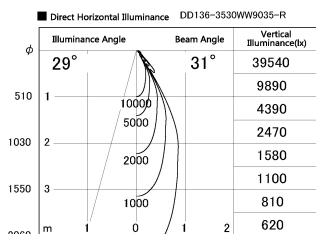

Item no. DD136-3530WW9035-R

Series Name: Cledy versa R-G Antiglare  
(DD136-AG-R)

White Reflector

Installation	Recessed mount
Type	Cledy versa R-G Antiglare (DD136-AG-R)
Fixture wattage	36W
Beam angle	31 deg
Color Temp.	3500K
CRI	Ra>90
Luminous	3471 lm
Body	Die-cast aluminum alloy
Body finish	N/A
Trim finish	White
Reflector finish	White
IP Rate	IP20
Light source	COB module
Input Voltage	AC220~240V
Dimming Type	Non-Dimmable
Certificate	CE, CCC
Cut Hole	150mm