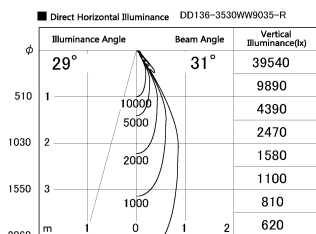

Item no. DD136-3530WW9035-R

Series Name: Cledy versa R-G Antiglare
(DD136-AG-R)

White Reflector

Installation	Recessed mount
Type	Cledy versa R-G Antiglare (DD136-AG-R)
Fixture wattage	36W
Beam angle	31 deg
Color Temp.	3500K
CRI	Ra>90
Luminous	3471 lm
Body	Die-cast aluminum alloy
Body finish	N/A
Trim finish	White
Reflector finish	White
IP Rate	IP20
Light source	COB module
Input Voltage	AC220~240V
Dimming Type	Non-Dimmable
Certificate	CE, CCC
Cut Hole	150mm