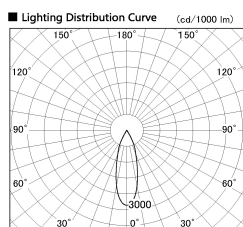

Item no. DD136-3530WW9035-R

Series Name: Cledy versa R-G Antiglare
(DD136-AG-R)

White Reflector

Installation	Recessed mount
Type	Cledy versa R-G Antiglare (DD136-AG-R)
Fixture wattage	36W
Beam angle	31 deg
Color Temp.	3500K
CRI	Ra>90
Luminous	3471 lm
Body	Die-cast aluminum alloy
Body finish	N/A
Trim finish	White
Reflector finish	White
IP Rate	IP20
Light source	COB module
Input Voltage	AC220~240V
Dimming Type	Non-Dimmable
Certificate	CE, CCC
Cut Hole	150mm