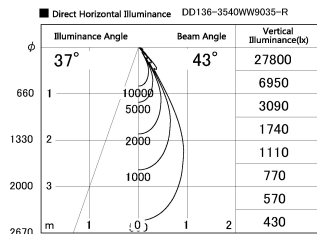

Item no. DD136-3540WW9035-R

Series Name: Cledy versa R-G Antiglare
(DD136-AG-R)

White Reflector

Installation	Recessed mount
Type	Cledy versa R-G Antiglare (DD136-AG-R)
Fixture wattage	36W
Beam angle	42 deg
Color Temp.	3500K
CRI	Ra>90
Luminous	3441 lm
Body	Die-cast aluminum alloy
Body finish	N/A
Trim finish	White
Reflector finish	White
IP Rate	IP20
Light source	COB module
Input Voltage	AC220~240V
Dimming Type	Non-Dimmable
Certificate	CE, CCC
Cut Hole	150mm