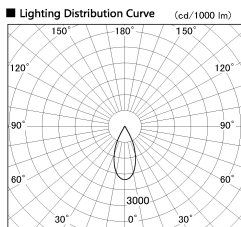

Item no. DD136-3540WW9035-R

Series Name: Cledy versa R-G Antiglare
(DD136-AG-R)

White Reflector

Installation	Recessed mount
Type	Cledy versa R-G Antiglare (DD136-AG-R)
Fixture wattage	36W
Beam angle	42 deg
Color Temp.	3500K
CRI	Ra>90
Luminous	3441 lm
Body	Die-cast aluminum alloy
Body finish	N/A
Trim finish	White
Reflector finish	White
IP Rate	IP20
Light source	COB module
Input Voltage	AC220~240V
Dimming Type	Non-Dimmable
Certificate	CE, CCC
Cut Hole	150mm