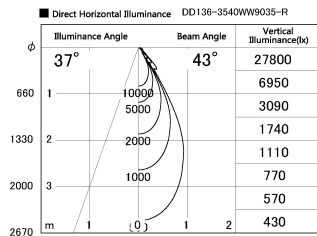

Item no. DD136-3540WW9035-R

Series Name: Cledy versa R-G Antiglare
(DD136-AG-R)

White Reflector

Installation	Recessed mount
Type	Cledy versa R-G Antiglare (DD136-AG-R)
Fixture wattage	36W
Beam angle	42 deg
Color Temp.	3500K
CRI	Ra>90
Luminous	3441 lm
Body	Die-cast aluminum alloy
Body finish	N/A
Trim finish	White
Reflector finish	White
IP Rate	IP20
Light source	COB module
Input Voltage	AC220~240V
Dimming Type	Non-Dimmable
Certificate	CE, CCC
Cut Hole	150mm