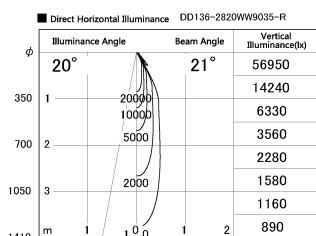

Item no. DD136-2820WW9035-R

Series Name: Cledy versa R-G Antiglare
(DD136-AG-R)

White Reflector

Installation	Recessed mount
Type	Cledy versa R-G Antiglare (DD136-AG-R)
Fixture wattage	28W
Beam angle	21 deg
Color Temp.	3500K
CRI	Ra>90
Luminous	2763 lm
Body	Die-cast aluminum alloy
Body finish	N/A
Trim finish	White
Reflector finish	White
IP Rate	IP20
Light source	COB module
Input Voltage	AC220~240V
Dimming Type	Non-Dimmable
Certificate	CE, CCC
Cut Hole	150mm