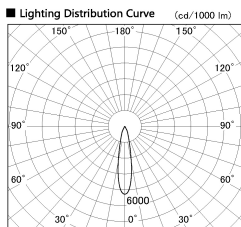

Item no. DD136-2820WW9035-R

Series Name: Cledy versa R-G Antiglare
(DD136-AG-R)

White Reflector

Direct Horizontal Illuminance DD136-2820WW9035-R

φ	Illuminance Angle	Beam Angle	Vertical Illuminance (lx)
350	20°	21°	56950
700			14240
1050			6330
1410			3560
			2280
			1580
			1160
			890

Installation	Recessed mount
Type	Cledy versa R-G Antiglare (DD136-AG-R)
Fixture wattage	28W
Beam angle	21 deg
Color Temp.	3500K
CRI	Ra>90
Luminous	2763 lm
Body	Die-cast aluminum alloy
Body finish	N/A
Trim finish	White
Reflector finish	White
IP Rate	IP20
Light source	COB module
Input Voltage	AC220~240V
Dimming Type	Non-Dimmable
Certificate	CE, CCC
Cut Hole	150mm