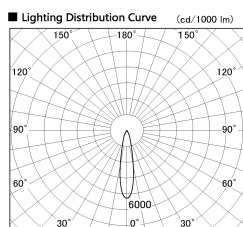

Item no. DD136-2820WW9035-R

Series Name: Cledy versa R-G Antiglare
(DD136-AG-R)

White Reflector

Installation	Recessed mount
Type	Cledy versa R-G Antiglare (DD136-AG-R)
Fixture wattage	28W
Beam angle	21 deg
Color Temp.	3500K
CRI	Ra>90
Luminous	2763 lm
Body	Die-cast aluminum alloy
Body finish	N/A
Trim finish	White
Reflector finish	White
IP Rate	IP20
Light source	COB module
Input Voltage	AC220~240V
Dimming Type	Non-Dimmable
Certificate	CE, CCC
Cut Hole	150mm