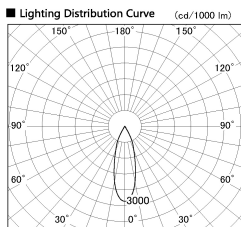

Item no. DD136-2830WW9035-R

Series Name: Cledy versa R-G Antiglare
(DD136-AG-R)

White Reflector

Installation	Recessed mount
Type	Cledy versa R-G Antiglare (DD136-AG-R)
Fixture wattage	28W
Beam angle	31 deg
Color Temp.	3500K
CRI	Ra>90
Luminous	2752 lm
Body	Die-cast aluminum alloy
Body finish	N/A
Trim finish	White
Reflector finish	White
IP Rate	IP20
Light source	COB module
Input Voltage	AC220~240V
Dimming Type	Non-Dimmable
Certificate	CE, CCC
Cut Hole	150mm