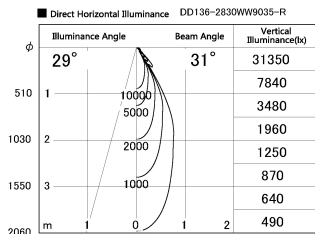

Item no. DD136-2830WW9035-R

Series Name: Cledy versa R-G Antiglare
(DD136-AG-R)

White Reflector

Installation	Recessed mount
Type	Cledy versa R-G Antiglare (DD136-AG-R)
Fixture wattage	28W
Beam angle	31 deg
Color Temp.	3500K
CRI	Ra>90
Luminous	2752 lm
Body	Die-cast aluminum alloy
Body finish	N/A
Trim finish	White
Reflector finish	White
IP Rate	IP20
Light source	COB module
Input Voltage	AC220~240V
Dimming Type	Non-Dimmable
Certificate	CE, CCC
Cut Hole	150mm