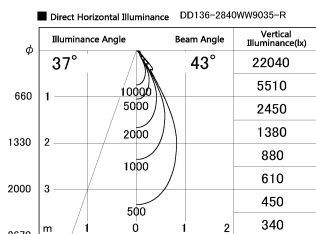

Item no. DD136-2840WW9035-R

Series Name: Cledy versa R-G Antiglare  
(DD136-AG-R)

White Reflector

Installation	Recessed mount
Type	Cledy versa R-G Antiglare (DD136-AG-R)
Fixture wattage	28W
Beam angle	42 deg
Color Temp.	3500K
CRI	Ra>90
Luminous	2728 lm
Body	Die-cast aluminum alloy
Body finish	N/A
Trim finish	White
Reflector finish	White
IP Rate	IP20
Light source	COB module
Input Voltage	AC220~240V
Dimming Type	Non-Dimmable
Certificate	CE, CCC
Cut Hole	150mm