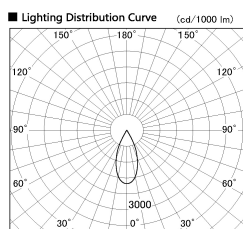

Item no. DD136-2840WW9035-R

Series Name: Cledy versa R-G Antiglare  
(DD136-AG-R)

White Reflector

Installation	Recessed mount
Type	Cledy versa R-G Antiglare (DD136-AG-R)
Fixture wattage	28W
Beam angle	42 deg
Color Temp.	3500K
CRI	Ra>90
Luminous	2728 lm
Body	Die-cast aluminum alloy
Body finish	N/A
Trim finish	White
Reflector finish	White
IP Rate	IP20
Light source	COB module
Input Voltage	AC220~240V
Dimming Type	Non-Dimmable
Certificate	CE, CCC
Cut Hole	150mm