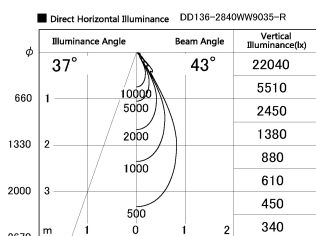

Item no. DD136-2840WW9035-R

Series Name: Cledy versa R-G Antiglare
(DD136-AG-R)

White Reflector

Installation	Recessed mount
Type	Cledy versa R-G Antiglare (DD136-AG-R)
Fixture wattage	28W
Beam angle	42 deg
Color Temp.	3500K
CRI	Ra>90
Luminous	2728 lm
Body	Die-cast aluminum alloy
Body finish	N/A
Trim finish	White
Reflector finish	White
IP Rate	IP20
Light source	COB module
Input Voltage	AC220~240V
Dimming Type	Non-Dimmable
Certificate	CE, CCC
Cut Hole	150mm