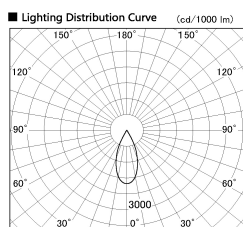

Item no. DD136-2840WW9035-R

Series Name: Cledy versa R-G Antiglare
(DD136-AG-R)

White Reflector

Installation	Recessed mount
Type	Cledy versa R-G Antiglare (DD136-AG-R)
Fixture wattage	28W
Beam angle	42 deg
Color Temp.	3500K
CRI	Ra>90
Luminous	2728 lm
Body	Die-cast aluminum alloy
Body finish	N/A
Trim finish	White
Reflector finish	White
IP Rate	IP20
Light source	COB module
Input Voltage	AC220~240V
Dimming Type	Non-Dimmable
Certificate	CE, CCC
Cut Hole	150mm