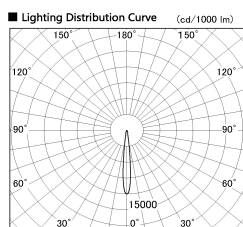

Item no. DD136-2615WW9035-R

Series Name: Cledy versa R-G Antiglare
(DD136-AG-R)

White Reflector

Installation	Recessed mount
Type	Cledy versa R-G Antiglare (DD136-AG-R)
Fixture wattage	23W
Beam angle	12 deg
Color Temp.	3500K
CRI	Ra>90
Luminous	2065 lm
Body	Die-cast aluminum alloy
Body finish	N/A
Trim finish	White
Reflector finish	White
IP Rate	IP20
Light source	COB module
Input Voltage	AC220~240V
Dimming Type	Non-Dimmable
Certificate	CE, CCC
Cut Hole	150mm