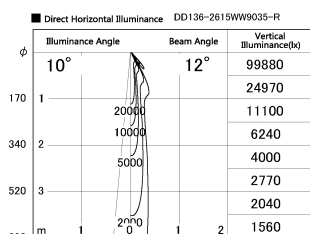

Item no. DD136-2615WW9035-R

Series Name: Cledy versa R-G Antiglare
(DD136-AG-R)

White Reflector

Installation	Recessed mount
Type	Cledy versa R-G Antiglare (DD136-AG-R)
Fixture wattage	23W
Beam angle	12 deg
Color Temp.	3500K
CRI	Ra>90
Luminous	2065 lm
Body	Die-cast aluminum alloy
Body finish	N/A
Trim finish	White
Reflector finish	White
IP Rate	IP20
Light source	COB module
Input Voltage	AC220~240V
Dimming Type	Non-Dimmable
Certificate	CE, CCC
Cut Hole	150mm