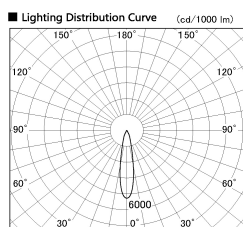

Item no. DD136-2620WW9035-R

Series Name: Cledy versa R-G Antiglare
(DD136-AG-R)

White Reflector

Direct Horizontal Illuminance DD136-2620WW9035-R

φ	Illuminance Angle	Beam Angle	Vertical Illuminance (lx)
350	20°	21°	49280
700	10000		12320
1050	5000		5480
1410	2000		3080
	1000		1970
	500		1370
	200		1010
	100		770

Installation	Recessed mount
Type	Cledy versa R-G Antiglare (DD136-AG-R)
Fixture wattage	23W
Beam angle	21 deg
Color Temp.	3500K
CRI	Ra>90
Luminous	2391 lm
Body	Die-cast aluminum alloy
Body finish	N/A
Trim finish	White
Reflector finish	White
IP Rate	IP20
Light source	COB module
Input Voltage	AC220~240V
Dimming Type	Non-Dimmable
Certificate	CE, CCC
Cut Hole	150mm