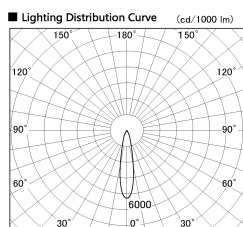

Item no. DD136-2620WW9035-R

Series Name: Cledy versa R-G Antiglare
(DD136-AG-R)

White Reflector

■ Direct Horizontal Illuminance DD136-2620WW9035-R

φ	Illuminance Angle	Beam Angle	Vertical Illuminance (lx)
350	20°	21°	49280
700	20°	21°	12320
1050	20°	21°	5480
1410	20°	21°	3080
	20°	21°	1970
	20°	21°	1370
	20°	21°	1010
	20°	21°	770

Installation	Recessed mount
Type	Cledy versa R-G Antiglare (DD136-AG-R)
Fixture wattage	23W
Beam angle	21 deg
Color Temp.	3500K
CRI	Ra>90
Luminous	2391 lm
Body	Die-cast aluminum alloy
Body finish	N/A
Trim finish	White
Reflector finish	White
IP Rate	IP20
Light source	COB module
Input Voltage	AC220~240V
Dimming Type	Non-Dimmable
Certificate	CE, CCC
Cut Hole	150mm