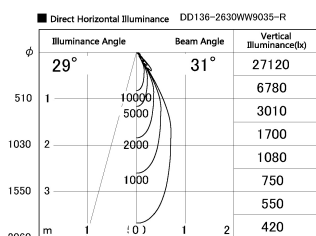

Item no. DD136-2630WW9035-R

Series Name: Cledy versa R-G Antiglare
(DD136-AG-R)

White Reflector

Installation	Recessed mount
Type	Cledy versa R-G Antiglare (DD136-AG-R)
Fixture wattage	23W
Beam angle	31 deg
Color Temp.	3500K
CRI	Ra>90
Luminous	2381 lm
Body	Die-cast aluminum alloy
Body finish	N/A
Trim finish	White
Reflector finish	White
IP Rate	IP20
Light source	COB module
Input Voltage	AC220~240V
Dimming Type	Non-Dimmable
Certificate	CE, CCC
Cut Hole	150mm