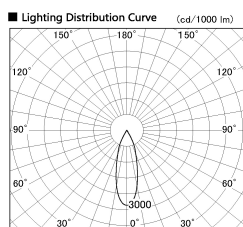

Item no. DD136-2630WW9035-R

Series Name: Cledy versa R-G Antiglare
(DD136-AG-R)

White Reflector

Installation	Recessed mount
Type	Cledy versa R-G Antiglare (DD136-AG-R)
Fixture wattage	23W
Beam angle	31 deg
Color Temp.	3500K
CRI	Ra>90
Luminous	2381 lm
Body	Die-cast aluminum alloy
Body finish	N/A
Trim finish	White
Reflector finish	White
IP Rate	IP20
Light source	COB module
Input Voltage	AC220~240V
Dimming Type	Non-Dimmable
Certificate	CE, CCC
Cut Hole	150mm