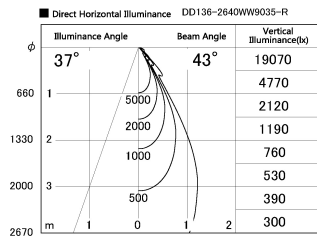

Item no. DD136-2640WW9035-R

Series Name: Cledy versa R-G Antiglare
(DD136-AG-R)

White Reflector

Installation	Recessed mount
Type	Cledy versa R-G Antiglare (DD136-AG-R)
Fixture wattage	23W
Beam angle	42 deg
Color Temp.	3500K
CRI	Ra>90
Luminous	2361 lm
Body	Die-cast aluminum alloy
Body finish	N/A
Trim finish	White
Reflector finish	White
IP Rate	IP20
Light source	COB module
Input Voltage	AC220~240V
Dimming Type	Non-Dimmable
Certificate	CE, CCC
Cut Hole	150mm