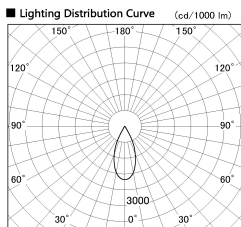

Item no. DD136-2640WW9035-R

Series Name: Cledy versa R-G Antiglare
(DD136-AG-R)

White Reflector

Installation	Recessed mount
Type	Cledy versa R-G Antiglare (DD136-AG-R)
Fixture wattage	23W
Beam angle	42 deg
Color Temp.	3500K
CRI	Ra>90
Luminous	2361 lm
Body	Die-cast aluminum alloy
Body finish	N/A
Trim finish	White
Reflector finish	White
IP Rate	IP20
Light source	COB module
Input Voltage	AC220~240V
Dimming Type	Non-Dimmable
Certificate	CE, CCC
Cut Hole	150mm