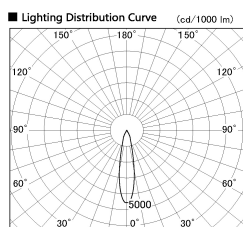

Item no. DD136-2520WW9035-R

Series Name: Cledy versa R-G Antiglare
(DD136-AG-R)

White Reflector

Direct Horizontal Illuminance DD136-2520WW9035-R

φ	Illuminance Angle	Beam Angle	Vertical Illuminance (lx)
370	21°	22°	39340
740			9830
1110			4370
1480			2460
			1570
			1090
			800
			610

Installation	Recessed mount
Type	Cledy versa R-G Antiglare (DD136-AG-R)
Fixture wattage	23W
Beam angle	21 deg
Color Temp.	3500K
CRI	Ra>90
Luminous	2155 lm
Body	Die-cast aluminum alloy
Body finish	N/A
Trim finish	White
Reflector finish	White
IP Rate	IP20
Light source	COB module
Input Voltage	AC220~240V
Dimming Type	Non-Dimmable
Certificate	CE, CCC
Cut Hole	125mm