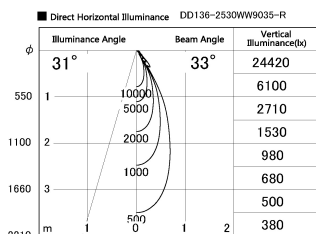

Item no. DD136-2530WW9035-R

Series Name: Cledy versa R-G Antiglare
(DD136-AG-R)

White Reflector

Installation	Recessed mount
Type	Cledy versa R-G Antiglare (DD136-AG-R)
Fixture wattage	23W
Beam angle	32 deg
Color Temp.	3500K
CRI	Ra>90
Luminous	2201 lm
Body	Die-cast aluminum alloy
Body finish	N/A
Trim finish	White
Reflector finish	White
IP Rate	IP20
Light source	COB module
Input Voltage	AC220~240V
Dimming Type	Non-Dimmable
Certificate	CE, CCC
Cut Hole	125mm