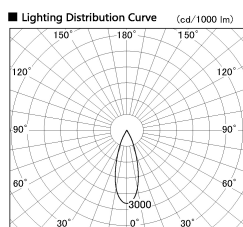

Item no. DD136-2530WW9035-R

Series Name: Cledy versa R-G Antiglare
(DD136-AG-R)

White Reflector

Installation	Recessed mount
Type	Cledy versa R-G Antiglare (DD136-AG-R)
Fixture wattage	23W
Beam angle	32 deg
Color Temp.	3500K
CRI	Ra>90
Luminous	2201 lm
Body	Die-cast aluminum alloy
Body finish	N/A
Trim finish	White
Reflector finish	White
IP Rate	IP20
Light source	COB module
Input Voltage	AC220~240V
Dimming Type	Non-Dimmable
Certificate	CE, CCC
Cut Hole	125mm