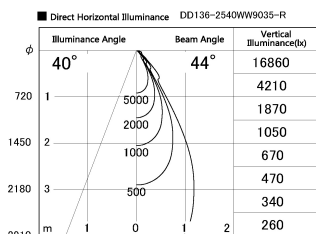

Item no. DD136-2540WW9035-R

Series Name: Cledy versa R-G Antiglare
(DD136-AG-R)

White Reflector

Installation	Recessed mount
Type	Cledy versa R-G Antiglare (DD136-AG-R)
Fixture wattage	23W
Beam angle	43 deg
Color Temp.	3500K
CRI	Ra>90
Luminous	2243 lm
Body	Die-cast aluminum alloy
Body finish	N/A
Trim finish	White
Reflector finish	White
IP Rate	IP20
Light source	COB module
Input Voltage	AC220~240V
Dimming Type	Non-Dimmable
Certificate	CE, CCC
Cut Hole	125mm