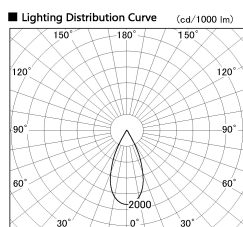

Item no. DD136-2540WW9035-R

Series Name: Cledy versa R-G Antiglare
(DD136-AG-R)

White Reflector

Installation	Recessed mount
Type	Cledy versa R-G Antiglare (DD136-AG-R)
Fixture wattage	23W
Beam angle	43 deg
Color Temp.	3500K
CRI	Ra>90
Luminous	2243 lm
Body	Die-cast aluminum alloy
Body finish	N/A
Trim finish	White
Reflector finish	White
IP Rate	IP20
Light source	COB module
Input Voltage	AC220~240V
Dimming Type	Non-Dimmable
Certificate	CE, CCC
Cut Hole	125mm