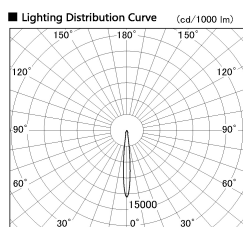

Item no. DD136-2015WW9035-R

Series Name: Cledy versa R-G Antiglare  
(DD136-AG-R)

White Reflector

Installation	Recessed mount
Type	Cledy versa R-G Antiglare (DD136-AG-R)
Fixture wattage	20W
Beam angle	12 deg
Color Temp.	3500K
CRI	Ra>90
Luminous	1616 lm
Body	Die-cast aluminum alloy
Body finish	N/A
Trim finish	White
Reflector finish	White
IP Rate	IP20
Light source	COB module
Input Voltage	AC220~240V
Dimming Type	Non-Dimmable
Certificate	CE, CCC
Cut Hole	125mm