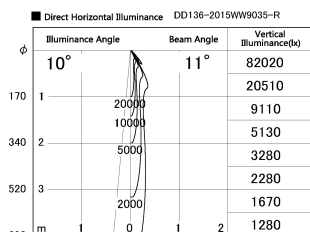

Item no. DD136-2015WW9035-R

Series Name: Cledy versa R-G Antiglare  
(DD136-AG-R)

White Reflector

Installation	Recessed mount
Type	Cledy versa R-G Antiglare (DD136-AG-R)
Fixture wattage	20W
Beam angle	12 deg
Color Temp.	3500K
CRI	Ra>90
Luminous	1616 lm
Body	Die-cast aluminum alloy
Body finish	N/A
Trim finish	White
Reflector finish	White
IP Rate	IP20
Light source	COB module
Input Voltage	AC220~240V
Dimming Type	Non-Dimmable
Certificate	CE, CCC
Cut Hole	125mm