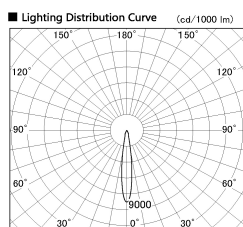

Item no. DD136-2020WW9035-R

Series Name: Cledy versa R-G Antiglare  
(DD136-AG-R)

White Reflector

Direct Horizontal Illuminance DD136-2020WW9035-R

φ	Illuminance Angle	Beam Angle	Vertical Illuminance (lx)
240	14°	15°	57840
490			14460
730	14°	15°	6430
980			3620
	14°	15°	2310
			1610
	14°	15°	1180
			900

Installation	Recessed mount
Type	Cledy versa R-G Antiglare (DD136-AG-R)
Fixture wattage	20W
Beam angle	15 deg
Color Temp.	3500K
CRI	Ra>90
Luminous	1768 lm
Body	Die-cast aluminum alloy
Body finish	N/A
Trim finish	White
Reflector finish	White
IP Rate	IP20
Light source	COB module
Input Voltage	AC220~240V
Dimming Type	Non-Dimmable
Certificate	CE, CCC
Cut Hole	125mm