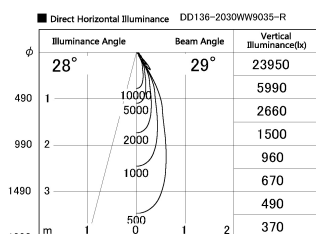

Item no. DD136-2030WW9035-R

Series Name: Cledy versa R-G Antiglare
(DD136-AG-R)

White Reflector

| | |
|------------------|---|
| Installation | Recessed mount |
| Type | Cledy versa R-G Antiglare (DD136-AG-R) |
| Fixture wattage | 20W |
| Beam angle | 28 deg |
| Color Temp. | 3500K |
| CRI | Ra>90 |
| Luminous | 1826 lm |
| Body | Die-cast aluminum alloy |
| Body finish | N/A |
| Trim finish | White |
| Reflector finish | White |
| IP Rate | IP20 |
| Light source | COB module |
| Input Voltage | AC220~240V |
| Dimming Type | Non-Dimmable |
| Certificate | CE, CCC |
| Cut Hole | 125mm |