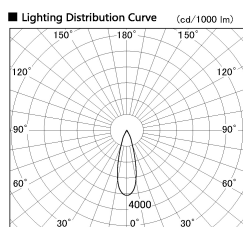

Item no. DD136-2030WW9035-R

Series Name: Cledy versa R-G Antiglare
(DD136-AG-R)

White Reflector

| | |
|------------------|---|
| Installation | Recessed mount |
| Type | Cledy versa R-G Antiglare (DD136-AG-R) |
| Fixture wattage | 20W |
| Beam angle | 28 deg |
| Color Temp. | 3500K |
| CRI | Ra>90 |
| Luminous | 1826 lm |
| Body | Die-cast aluminum alloy |
| Body finish | N/A |
| Trim finish | White |
| Reflector finish | White |
| IP Rate | IP20 |
| Light source | COB module |
| Input Voltage | AC220~240V |
| Dimming Type | Non-Dimmable |
| Certificate | CE, CCC |
| Cut Hole | 125mm |