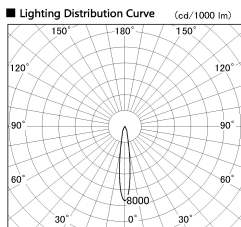

Item no. DD136-1915WW9035-R

Series Name: Cledy versa R-G Antiglare  
(DD136-AG-R)

White Reflector

Direct Horizontal Illuminance DD136-1915WW9035-R

φ	Illuminance Angle	Beam Angle	Vertical Illuminance (lx)	
280	15°	15°	43670	
1			10920	
			4850	
520			2730	
2			1750	
780			1210	
3			890	
1050			680	
m	1	0	1	2

Installation	Recessed mount
Type	Cledy versa R-G Antiglare (DD136-AG-R)
Fixture wattage	18.6W
Beam angle	15 deg
Color Temp.	3500K
CRI	Ra>90
Luminous	1445 lm
Body	Die-cast aluminum alloy
Body finish	N/A
Trim finish	White
Reflector finish	White
IP Rate	IP20
Light source	COB module
Input Voltage	AC220~240V
Dimming Type	Non-Dimmable
Certificate	CE, CCC
Cut Hole	100mm