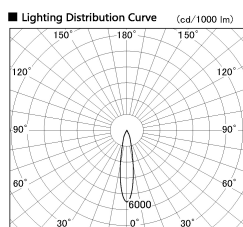

Item no. DD136-1920WW9035-R

Series Name: Cledy versa R-G Antiglare
(DD136-AG-R)

White Reflector

Direct Horizontal Illuminance DD136-1920WW9035-R

φ	Illuminance Angle	Beam Angle	Vertical Illuminance (lx)		
330	19°	20°	32860		
1			8220		
660			3650		
2			2050		
1000			1310		
3			910		
1330			670		
m	1	0	1	2	510

Installation	Recessed mount
Type	Cledy versa R-G Antiglare (DD136-AG-R)
Fixture wattage	18.6W
Beam angle	19 deg
Color Temp.	3500K
CRI	Ra>90
Luminous	1506 lm
Body	Die-cast aluminum alloy
Body finish	N/A
Trim finish	White
Reflector finish	White
IP Rate	IP20
Light source	COB module
Input Voltage	AC220~240V
Dimming Type	Non-Dimmable
Certificate	CE, CCC
Cut Hole	100mm