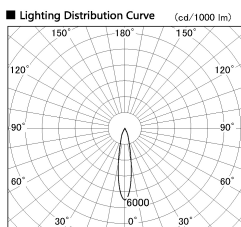

Item no. DD136-1920WW9035-R

Series Name: Cledy versa R-G Antiglare  
(DD136-AG-R)

White Reflector

Direct Horizontal Illuminance DD136-1920WW9035-R

φ	Illuminance Angle	Beam Angle	Vertical Illuminance (lx)		
330	19°	20°	32860		
1			8220		
660			3650		
2			2050		
1000			1310		
3			910		
1330			670		
m	1	0	1	2	510

Installation	Recessed mount
Type	Cledy versa R-G Antiglare (DD136-AG-R)
Fixture wattage	18.6W
Beam angle	19 deg
Color Temp.	3500K
CRI	Ra>90
Luminous	1506 lm
Body	Die-cast aluminum alloy
Body finish	N/A
Trim finish	White
Reflector finish	White
IP Rate	IP20
Light source	COB module
Input Voltage	AC220~240V
Dimming Type	Non-Dimmable
Certificate	CE, CCC
Cut Hole	100mm