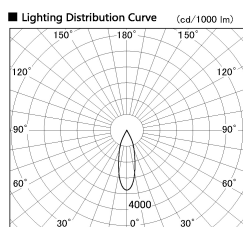

Item no. DD136-1930WW9035-R

Series Name: Cledy versa R-G Antiglare
(DD136-AG-R)

White Reflector

Installation	Recessed mount
Type	Cledy versa R-G Antiglare (DD136-AG-R)
Fixture wattage	18.6W
Beam angle	29 deg
Color Temp.	3500K
CRI	Ra>90
Luminous	1604 lm
Body	Die-cast aluminum alloy
Body finish	N/A
Trim finish	White
Reflector finish	White
IP Rate	IP20
Light source	COB module
Input Voltage	AC220~240V
Dimming Type	Non-Dimmable
Certificate	CE, CCC
Cut Hole	100mm