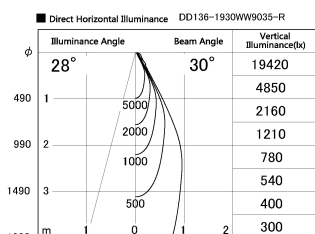

Item no. DD136-1930WW9035-R

Series Name: Cledy versa R-G Antiglare
(DD136-AG-R)

White Reflector

Installation	Recessed mount
Type	Cledy versa R-G Antiglare (DD136-AG-R)
Fixture wattage	18.6W
Beam angle	29 deg
Color Temp.	3500K
CRI	Ra>90
Luminous	1604 lm
Body	Die-cast aluminum alloy
Body finish	N/A
Trim finish	White
Reflector finish	White
IP Rate	IP20
Light source	COB module
Input Voltage	AC220~240V
Dimming Type	Non-Dimmable
Certificate	CE, CCC
Cut Hole	100mm