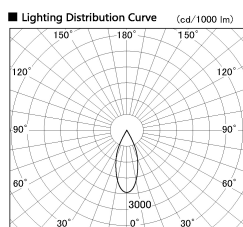

Item no. DD136-1940WW9035-R

Series Name: Cledy versa R-G Antiglare  
(DD136-AG-R)

White Reflector

Installation	Recessed mount
Type	Cledy versa R-G Antiglare (DD136-AG-R)
Fixture wattage	18.6W
Beam angle	40 deg
Color Temp.	3500K
CRI	Ra>90
Luminous	1634 lm
Body	Die-cast aluminum alloy
Body finish	N/A
Trim finish	White
Reflector finish	White
IP Rate	IP20
Light source	COB module
Input Voltage	AC220~240V
Dimming Type	Non-Dimmable
Certificate	CE, CCC
Cut Hole	100mm