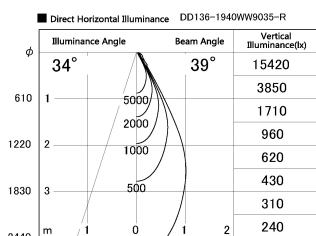

Item no. DD136-1940WW9035-R

Series Name: Cledy versa R-G Antiglare  
(DD136-AG-R)

White Reflector

Installation	Recessed mount
Type	Cledy versa R-G Antiglare (DD136-AG-R)
Fixture wattage	18.6W
Beam angle	40 deg
Color Temp.	3500K
CRI	Ra>90
Luminous	1634 lm
Body	Die-cast aluminum alloy
Body finish	N/A
Trim finish	White
Reflector finish	White
IP Rate	IP20
Light source	COB module
Input Voltage	AC220~240V
Dimming Type	Non-Dimmable
Certificate	CE, CCC
Cut Hole	100mm