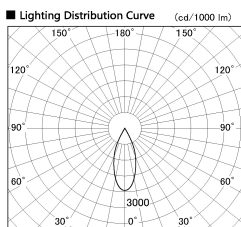

Item no. DD136-1940WW9035-R

Series Name: Cledy versa R-G Antiglare  
(DD136-AG-R)

White Reflector

Direct Horizontal Illuminance DD136-1940WW9035-R

φ	Illuminance Angle	Beam Angle	Vertical Illuminance (lx)
610	34°	39°	15420
1220			3850
1830			1710
2440			960
			620
			430
			310
			240

Installation	Recessed mount
Type	Cledy versa R-G Antiglare (DD136-AG-R)
Fixture wattage	18.6W
Beam angle	40 deg
Color Temp.	3500K
CRI	Ra>90
Luminous	1634 lm
Body	Die-cast aluminum alloy
Body finish	N/A
Trim finish	White
Reflector finish	White
IP Rate	IP20
Light source	COB module
Input Voltage	AC220~240V
Dimming Type	Non-Dimmable
Certificate	CE, CCC
Cut Hole	100mm