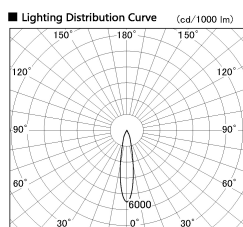

Item no. DD136-1120WW9035-R

Series Name: Cledy versa R-G Antiglare
(DD136-AG-R)

White Reflector

Direct Horizontal Illuminance DD136-1120WW9035-R

φ	Illuminance Angle	Beam Angle	Vertical Illuminance (lx)
330	19°	20°	18830
1			4710
660			2090
2			1180
1000			750
3			520
1330			380
m	1	0	290

Installation	Recessed mount
Type	Cledy versa R-G Antiglare (DD136-AG-R)
Fixture wattage	10.5W
Beam angle	19 deg
Color Temp.	3500K
CRI	Ra>90
Luminous	863 lm
Body	Die-cast aluminum alloy
Body finish	N/A
Trim finish	White
Reflector finish	White
IP Rate	IP20
Light source	COB module
Input Voltage	AC220~240V
Dimming Type	Non-Dimmable
Certificate	CE, CCC
Cut Hole	100mm