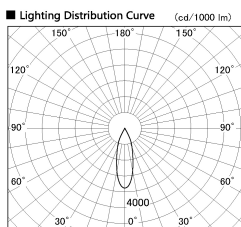

Item no. DD136-1130WW9035-R

Series Name: Cledy versa R-G Antiglare
(DD136-AG-R)

White Reflector

| | |
|------------------|---|
| Installation | Recessed mount |
| Type | Cledy versa R-G Antiglare (DD136-AG-R) |
| Fixture wattage | 10.5W |
| Beam angle | 29 deg |
| Color Temp. | 3500K |
| CRI | Ra>90 |
| Luminous | 919 lm |
| Body | Die-cast aluminum alloy |
| Body finish | N/A |
| Trim finish | White |
| Reflector finish | White |
| IP Rate | IP20 |
| Light source | COB module |
| Input Voltage | AC220~240V |
| Dimming Type | Non-Dimmable |
| Certificate | CE, CCC |
| Cut Hole | 100mm |