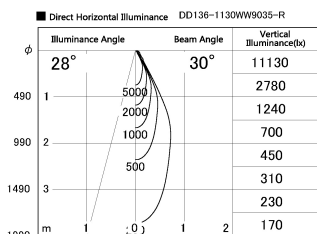

Item no. DD136-1130WW9035-R

Series Name: Cledy versa R-G Antiglare
(DD136-AG-R)

White Reflector

| | |
|------------------|---|
| Installation | Recessed mount |
| Type | Cledy versa R-G Antiglare (DD136-AG-R) |
| Fixture wattage | 10.5W |
| Beam angle | 29 deg |
| Color Temp. | 3500K |
| CRI | Ra>90 |
| Luminous | 919 lm |
| Body | Die-cast aluminum alloy |
| Body finish | N/A |
| Trim finish | White |
| Reflector finish | White |
| IP Rate | IP20 |
| Light source | COB module |
| Input Voltage | AC220~240V |
| Dimming Type | Non-Dimmable |
| Certificate | CE, CCC |
| Cut Hole | 100mm |