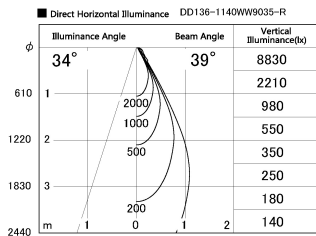

Item no. DD136-1140WW9035-R

Series Name: Cledy versa R-G Antiglare  
(DD136-AG-R)

White Reflector

Installation	Recessed mount
Type	Cledy versa R-G Antiglare (DD136-AG-R)
Fixture wattage	10.5W
Beam angle	40 deg
Color Temp.	3500K
CRI	Ra>90
Luminous	936 lm
Body	Die-cast aluminum alloy
Body finish	N/A
Trim finish	White
Reflector finish	White
IP Rate	IP20
Light source	COB module
Input Voltage	AC220~240V
Dimming Type	Non-Dimmable
Certificate	CE, CCC
Cut Hole	100mm