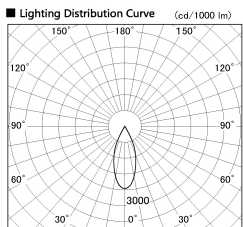

Item no. DD136-1140WW9035-R

Series Name: Cledy versa R-G Antiglare  
(DD136-AG-R)

White Reflector

Installation	Recessed mount
Type	Cledy versa R-G Antiglare (DD136-AG-R)
Fixture wattage	10.5W
Beam angle	40 deg
Color Temp.	3500K
CRI	Ra>90
Luminous	936 lm
Body	Die-cast aluminum alloy
Body finish	N/A
Trim finish	White
Reflector finish	White
IP Rate	IP20
Light source	COB module
Input Voltage	AC220~240V
Dimming Type	Non-Dimmable
Certificate	CE, CCC
Cut Hole	100mm