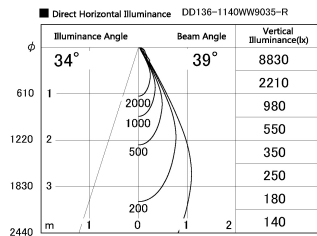

Item no. DD136-1140WW9035-R

Series Name: Cledy versa R-G Antiglare
(DD136-AG-R)

White Reflector

Installation	Recessed mount
Type	
Fixture wattage	10.5W
Beam angle	40 deg
Color Temp.	3500K
CRI	Ra>90
Luminous	936 lm
Body	Die-cast aluminum alloy
Body finish	N/A
Trim finish	White
Reflector finish	White
IP Rate	IP20
Light source	COB module
Input Voltage	AC220~240V
Dimming Type	Non-Dimmable
Certificate	CE, CCC
Cut Hole	100mm