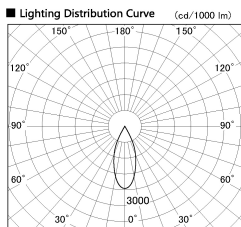

Item no. DD136-1140WW9035-R

Series Name: Cledy versa R-G Antiglare
(DD136-AG-R)

White Reflector

Installation	Recessed mount
Type	
Fixture wattage	10.5W
Beam angle	40 deg
Color Temp.	3500K
CRI	Ra>90
Luminous	936 lm
Body	Die-cast aluminum alloy
Body finish	N/A
Trim finish	White
Reflector finish	White
IP Rate	IP20
Light source	COB module
Input Voltage	AC220~240V
Dimming Type	Non-Dimmable
Certificate	CE, CCC
Cut Hole	100mm