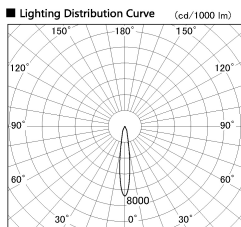

Item no. DD136-0815WW9035-R

Series Name: Cledy versa R-G Antiglare  
(DD136-AG-R)

White Reflector

Direct Horizontal Illuminance DD136-0815WW9035-R

φ	Illuminance Angle	Beam Angle	Vertical Illuminance (lx)
260	15°	15°	16360
1			4090
520			1820
2			1020
			650
780			450
3			330
1050			260

Installation	Recessed mount
Type	Cledy versa R-G Antiglare (DD136-AG-R)
Fixture wattage	7.5W
Beam angle	16deg
Color Temp.	3500K
CRI	Ra>90
Luminous	579 lm
Body	Die-cast aluminum alloy
Body finish	N/A
Trim finish	White
Reflector finish	White
IP Rate	IP20
Light source	COB module
Input Voltage	AC220~240V
Dimming Type	Non-Dimmable
Certificate	CE, CCC
Cut Hole	100mm