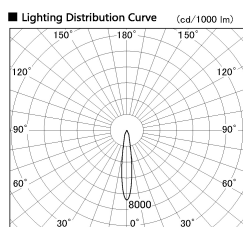

Item no. DD136-0815WW9035-R

Series Name: Cledy versa R-G Antiglare
(DD136-AG-R)

White Reflector

Direct Horizontal Illuminance DD136-0815WW9035-R

φ	Illuminance Angle	Beam Angle	Vertical Illuminance (lx)
260	15°	15°	16360
1			4090
520			1820
2			1020
			650
780			450
3			330
1050			260

Installation	Recessed mount
Type	Cledy versa R-G Antiglare (DD136-AG-R)
Fixture wattage	7.5W
Beam angle	16deg
Color Temp.	3500K
CRI	Ra>90
Luminous	579 lm
Body	Die-cast aluminum alloy
Body finish	N/A
Trim finish	White
Reflector finish	White
IP Rate	IP20
Light source	COB module
Input Voltage	AC220~240V
Dimming Type	Non-Dimmable
Certificate	CE, CCC
Cut Hole	100mm