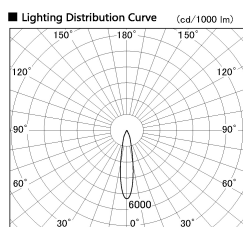

Item no. DD136-0820WW9035-R

Series Name: Cledy versa R-G Antiglare
(DD136-AG-R)

White Reflector

Direct Horizontal Illuminance DD136-0820WW9035-R

φ	Illuminance Angle	Beam Angle	Vertical Illuminance (lx)
1330	19°	20°	12740
1000			3180
660			1420
330			800
			510
			350
			260
			200

Installation	Recessed mount
Type	Cledy versa R-G Antiglare (DD136-AG-R)
Fixture wattage	7.5W
Beam angle	20deg
Color Temp.	3500K
CRI	Ra>90
Luminous	613 lm
Body	Die-cast aluminum alloy
Body finish	N/A
Trim finish	White
Reflector finish	White
IP Rate	IP20
Light source	COB module
Input Voltage	AC220~240V
Dimming Type	Non-Dimmable
Certificate	CE, CCC
Cut Hole	100mm