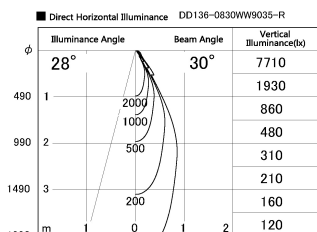

Item no. DD136-0830WW9035-R

Series Name: Cledy versa R-G Antiglare  
(DD136-AG-R)

White Reflector

Installation	Recessed mount
Type	Cledy versa R-G Antiglare (DD136-AG-R)
Fixture wattage	7.5W
Beam angle	30deg
Color Temp.	3500K
CRI	Ra>90
Luminous	652 lm
Body	Die-cast aluminum alloy
Body finish	N/A
Trim finish	White
Reflector finish	White
IP Rate	IP20
Light source	COB module
Input Voltage	AC220~240V
Dimming Type	Non-Dimmable
Certificate	CE, CCC
Cut Hole	100mm