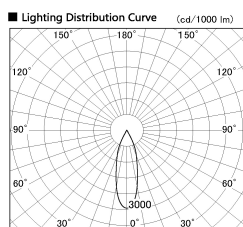

Item no. DD136-0830WW9035-R

Series Name: Cledy versa R-G Antiglare  
(DD136-AG-R)

White Reflector

Installation	Recessed mount
Type	Cledy versa R-G Antiglare (DD136-AG-R)
Fixture wattage	7.5W
Beam angle	30deg
Color Temp.	3500K
CRI	Ra>90
Luminous	652 lm
Body	Die-cast aluminum alloy
Body finish	N/A
Trim finish	White
Reflector finish	White
IP Rate	IP20
Light source	COB module
Input Voltage	AC220~240V
Dimming Type	Non-Dimmable
Certificate	CE, CCC
Cut Hole	100mm