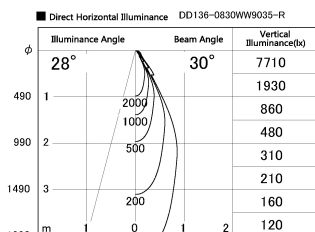

Item no. DD136-0830WW9035-R

Series Name: Cledy versa R-G Antiglare  
(DD136-AG-R)

White Reflector

Installation	Recessed mount
Type	Cledy versa R-G Antiglare (DD136-AG-R)
Fixture wattage	7.5W
Beam angle	30deg
Color Temp.	3500K
CRI	Ra>90
Luminous	652 lm
Body	Die-cast aluminum alloy
Body finish	N/A
Trim finish	White
Reflector finish	White
IP Rate	IP20
Light source	COB module
Input Voltage	AC220~240V
Dimming Type	Non-Dimmable
Certificate	CE, CCC
Cut Hole	100mm