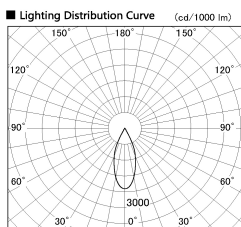

Item no. DD136-0840WW9035-R

Series Name: Cledy versa R-G Antiglare  
(DD136-AG-R)

White Reflector

Installation	Recessed mount
Type	Cledy versa R-G Antiglare (DD136-AG-R)
Fixture wattage	7.5W
Beam angle	39deg
Color Temp.	3500K
CRI	Ra>90
Luminous	661 lm
Body	Die-cast aluminum alloy
Body finish	N/A
Trim finish	White
Reflector finish	White
IP Rate	IP20
Light source	COB module
Input Voltage	AC220~240V
Dimming Type	Non-Dimmable
Certificate	CE, CCC
Cut Hole	100mm