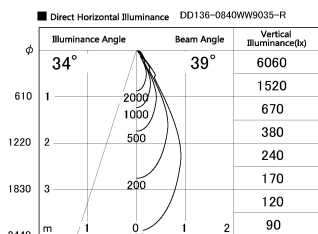

Item no. DD136-0840WW9035-R

Series Name: Cledy versa R-G Antiglare
(DD136-AG-R)

White Reflector

Installation	Recessed mount
Type	Cledy versa R-G Antiglare (DD136-AG-R)
Fixture wattage	7.5W
Beam angle	39deg
Color Temp.	3500K
CRI	Ra>90
Luminous	661 lm
Body	Die-cast aluminum alloy
Body finish	N/A
Trim finish	White
Reflector finish	White
IP Rate	IP20
Light source	COB module
Input Voltage	AC220~240V
Dimming Type	Non-Dimmable
Certificate	CE, CCC
Cut Hole	100mm