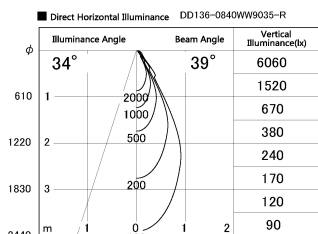

Item no. DD136-0840WW9035-R

Series Name: Cledy versa R-G Antiglare  
(DD136-AG-R)

White Reflector

Installation	Recessed mount
Type	Cledy versa R-G Antiglare (DD136-AG-R)
Fixture wattage	7.5W
Beam angle	39deg
Color Temp.	3500K
CRI	Ra>90
Luminous	661 lm
Body	Die-cast aluminum alloy
Body finish	N/A
Trim finish	White
Reflector finish	White
IP Rate	IP20
Light source	COB module
Input Voltage	AC220~240V
Dimming Type	Non-Dimmable
Certificate	CE, CCC
Cut Hole	100mm