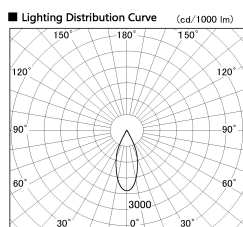

Item no. DD136-0840WW9035-R

Series Name: Cledy versa R-G Antiglare
(DD136-AG-R)

White Reflector

Installation	Recessed mount
Type	Cledy versa R-G Antiglare (DD136-AG-R)
Fixture wattage	7.5W
Beam angle	39deg
Color Temp.	3500K
CRI	Ra>90
Luminous	661 lm
Body	Die-cast aluminum alloy
Body finish	N/A
Trim finish	White
Reflector finish	White
IP Rate	IP20
Light source	COB module
Input Voltage	AC220~240V
Dimming Type	Non-Dimmable
Certificate	CE, CCC
Cut Hole	100mm