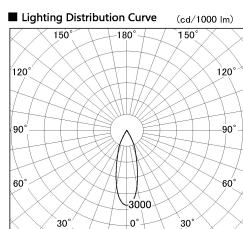

Item no. DD136-3530WW9040-R

Series Name: Cledy versa R-G Antiglare
(DD136-AG-R)

White Reflector

Installation	Recessed mount
Type	Cledy versa R-G Antiglare (DD136-AG-R)
Fixture wattage	36W
Beam angle	31 deg
Color Temp.	4000K
CRI	Ra>90
Luminous	3520 lm
Body	Die-cast aluminum alloy
Body finish	N/A
Trim finish	White
Reflector finish	White
IP Rate	IP20
Light source	COB module
Input Voltage	AC220~240V
Dimming Type	Non-Dimmable
Certificate	CE, CCC
Cut Hole	150mm