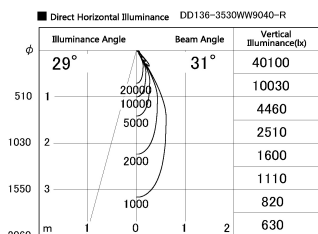

Item no. DD136-3530WW9040-R

Series Name: Cledy versa R-G Antiglare
(DD136-AG-R)

White Reflector

Installation	Recessed mount
Type	Cledy versa R-G Antiglare (DD136-AG-R)
Fixture wattage	36W
Beam angle	31 deg
Color Temp.	4000K
CRI	Ra>90
Luminous	3520 lm
Body	Die-cast aluminum alloy
Body finish	N/A
Trim finish	White
Reflector finish	White
IP Rate	IP20
Light source	COB module
Input Voltage	AC220~240V
Dimming Type	Non-Dimmable
Certificate	CE, CCC
Cut Hole	150mm