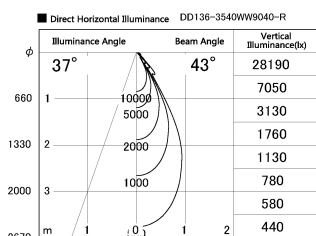

Item no. DD136-3540WW9040-R

Series Name: Cledy versa R-G Antiglare  
(DD136-AG-R)

White Reflector

Installation	Recessed mount
Type	Cledy versa R-G Antiglare (DD136-AG-R)
Fixture wattage	36W
Beam angle	42 deg
Color Temp.	4000K
CRI	Ra>90
Luminous	3490 lm
Body	Die-cast aluminum alloy
Body finish	N/A
Trim finish	White
Reflector finish	White
IP Rate	IP20
Light source	COB module
Input Voltage	AC220~240V
Dimming Type	Non-Dimmable
Certificate	CE, CCC
Cut Hole	150mm