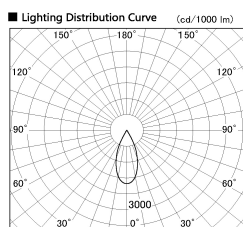

Item no. DD136-3540WW9040-R

Series Name: Cledy versa R-G Antiglare  
(DD136-AG-R)

White Reflector

Installation	Recessed mount
Type	Cledy versa R-G Antiglare (DD136-AG-R)
Fixture wattage	36W
Beam angle	42 deg
Color Temp.	4000K
CRI	Ra>90
Luminous	3490 lm
Body	Die-cast aluminum alloy
Body finish	N/A
Trim finish	White
Reflector finish	White
IP Rate	IP20
Light source	COB module
Input Voltage	AC220~240V
Dimming Type	Non-Dimmable
Certificate	CE, CCC
Cut Hole	150mm