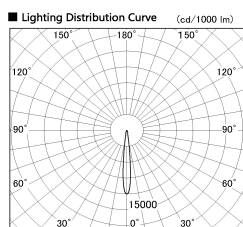

Item no. DD136-2815WW9040-R

Series Name: Cledy versa R-G Antiglare  
(DD136-AG-R)

White Reflector

■ Direct Horizontal Illuminance DD136-2815WW9040-R

| φ   | Illuminance Angle | Beam Angle | Vertical Illuminance (lx) |
|-----|-------------------|------------|---------------------------|
| 170 | 10°               | 12°        | 117090                    |
| 1   | 50000             |            | 29270                     |
|     | 20000             |            | 13010                     |
| 340 | 10000             |            | 7320                      |
| 2   |                   |            | 4680                      |
| 520 | 5000              |            | 3250                      |
| 3   |                   |            | 2390                      |
| 690 | m                 | 1 2, 2 1 2 | 1830                      |

|                  |   |
|------------------|---|
| Installation     | Recessed mount                            |
| Type             | Cledy versa R-G Antiglare<br>(DD136-AG-R) |
| Fixture wattage  | 28W                                       |
| Beam angle       | 12 deg                                    |
| Color Temp.      | 4000K                                     |
| CRI              | Ra>90                                     |
| Luminous         | 2421 lm                                   |
| Body             | Die-cast aluminum alloy                   |
| Body finish      | N/A                                       |
| Trim finish      | White                                     |
| Reflector finish | White                                     |
| IP Rate          | IP20                                      |
| Light source     | COB module                                |
| Input Voltage    | AC220~240V                                |
| Dimming Type     | Non-Dimmable                              |
| Certificate      | CE, CCC                                   |
| Cut Hole         | 150mm                                     |