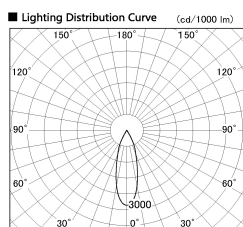

Item no. DD136-2830WW9040-R

Series Name: Cledy versa R-G Antiglare  
(DD136-AG-R)

White Reflector

Installation	Recessed mount
Type	Cledy versa R-G Antiglare (DD136-AG-R)
Fixture wattage	28W
Beam angle	31 deg
Color Temp.	4000K
CRI	Ra>90
Luminous	2791 lm
Body	Die-cast aluminum alloy
Body finish	N/A
Trim finish	White
Reflector finish	White
IP Rate	IP20
Light source	COB module
Input Voltage	AC220~240V
Dimming Type	Non-Dimmable
Certificate	CE, CCC
Cut Hole	150mm