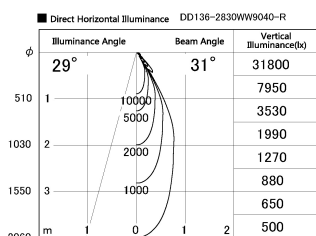

Item no. DD136-2830WW9040-R

Series Name: Cledy versa R-G Antiglare  
(DD136-AG-R)

White Reflector

Installation	Recessed mount
Type	Cledy versa R-G Antiglare (DD136-AG-R)
Fixture wattage	28W
Beam angle	31 deg
Color Temp.	4000K
CRI	Ra>90
Luminous	2791 lm
Body	Die-cast aluminum alloy
Body finish	N/A
Trim finish	White
Reflector finish	White
IP Rate	IP20
Light source	COB module
Input Voltage	AC220~240V
Dimming Type	Non-Dimmable
Certificate	CE, CCC
Cut Hole	150mm