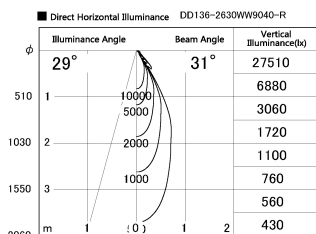

Item no. DD136-2630WW9040-R

Series Name: Cledy versa R-G Antiglare  
(DD136-AG-R)

White Reflector

Installation	Recessed mount
Type	Cledy versa R-G Antiglare (DD136-AG-R)
Fixture wattage	23W
Beam angle	31 deg
Color Temp.	4000K
CRI	Ra>90
Luminous	2415 lm
Body	Die-cast aluminum alloy
Body finish	N/A
Trim finish	White
Reflector finish	White
IP Rate	IP20
Light source	COB module
Input Voltage	AC220~240V
Dimming Type	Non-Dimmable
Certificate	CE, CCC
Cut Hole	150mm