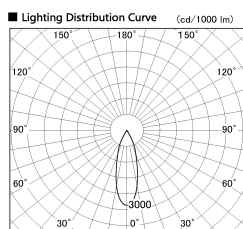

Item no. DD136-2630WW9040-R

Series Name: Cledy versa R-G Antiglare
(DD136-AG-R)

White Reflector

Installation	Recessed mount
Type	Cledy versa R-G Antiglare (DD136-AG-R)
Fixture wattage	23W
Beam angle	31 deg
Color Temp.	4000K
CRI	Ra>90
Luminous	2415 lm
Body	Die-cast aluminum alloy
Body finish	N/A
Trim finish	White
Reflector finish	White
IP Rate	IP20
Light source	COB module
Input Voltage	AC220~240V
Dimming Type	Non-Dimmable
Certificate	CE, CCC
Cut Hole	150mm