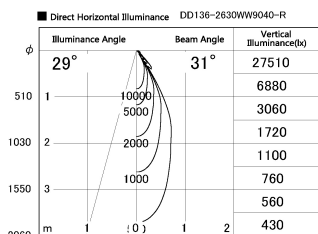

Item no. DD136-2630WW9040-R

Series Name: Cledy versa R-G Antiglare
(DD136-AG-R)

White Reflector

Installation	Recessed mount
Type	Cledy versa R-G Antiglare (DD136-AG-R)
Fixture wattage	23W
Beam angle	31 deg
Color Temp.	4000K
CRI	Ra>90
Luminous	2415 lm
Body	Die-cast aluminum alloy
Body finish	N/A
Trim finish	White
Reflector finish	White
IP Rate	IP20
Light source	COB module
Input Voltage	AC220~240V
Dimming Type	Non-Dimmable
Certificate	CE, CCC
Cut Hole	150mm