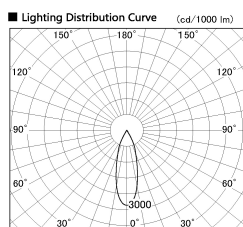

Item no. DD136-2630WW9040-R

Series Name: Cledy versa R-G Antiglare  
(DD136-AG-R)

White Reflector

Installation	Recessed mount
Type	Cledy versa R-G Antiglare (DD136-AG-R)
Fixture wattage	23W
Beam angle	31 deg
Color Temp.	4000K
CRI	Ra>90
Luminous	2415 lm
Body	Die-cast aluminum alloy
Body finish	N/A
Trim finish	White
Reflector finish	White
IP Rate	IP20
Light source	COB module
Input Voltage	AC220~240V
Dimming Type	Non-Dimmable
Certificate	CE, CCC
Cut Hole	150mm