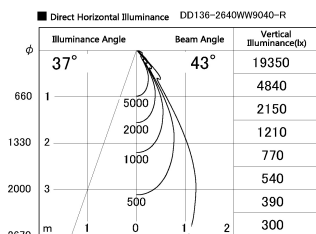

Item no. DD136-2640WW9040-R

Series Name: Cledy versa R-G Antiglare
(DD136-AG-R)

White Reflector

Installation	Recessed mount
Type	Cledy versa R-G Antiglare (DD136-AG-R)
Fixture wattage	23W
Beam angle	42 deg
Color Temp.	4000K
CRI	Ra>90
Luminous	2395 lm
Body	Die-cast aluminum alloy
Body finish	N/A
Trim finish	White
Reflector finish	White
IP Rate	IP20
Light source	COB module
Input Voltage	AC220~240V
Dimming Type	Non-Dimmable
Certificate	CE, CCC
Cut Hole	150mm