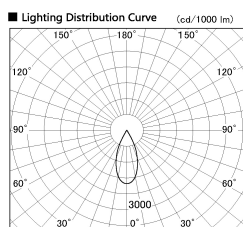

Item no. DD136-2640WW9040-R

Series Name: Cledy versa R-G Antiglare
(DD136-AG-R)

White Reflector

Installation	Recessed mount
Type	Cledy versa R-G Antiglare (DD136-AG-R)
Fixture wattage	23W
Beam angle	42 deg
Color Temp.	4000K
CRI	Ra>90
Luminous	2395 lm
Body	Die-cast aluminum alloy
Body finish	N/A
Trim finish	White
Reflector finish	White
IP Rate	IP20
Light source	COB module
Input Voltage	AC220~240V
Dimming Type	Non-Dimmable
Certificate	CE, CCC
Cut Hole	150mm