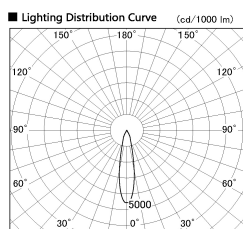

Item no. DD136-2520WW9040-R

Series Name: Cledy versa R-G Antiglare  
(DD136-AG-R)

White Reflector

Installation	Recessed mount
Type	Cledy versa R-G Antiglare (DD136-AG-R)
Fixture wattage	23W
Beam angle	21 deg
Color Temp.	4000K
CRI	Ra>90
Luminous	2186 lm
Body	Die-cast aluminum alloy
Body finish	N/A
Trim finish	White
Reflector finish	White
IP Rate	IP20
Light source	COB module
Input Voltage	AC220~240V
Dimming Type	Non-Dimmable
Certificate	CE, CCC
Cut Hole	125mm