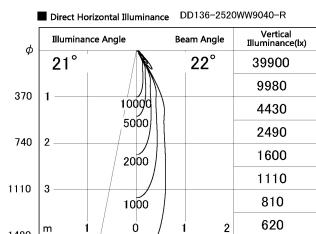

Item no. DD136-2520WW9040-R

Series Name: Cledy versa R-G Antiglare  
(DD136-AG-R)

White Reflector

Installation	Recessed mount
Type	Cledy versa R-G Antiglare (DD136-AG-R)
Fixture wattage	23W
Beam angle	21 deg
Color Temp.	4000K
CRI	Ra>90
Luminous	2186 lm
Body	Die-cast aluminum alloy
Body finish	N/A
Trim finish	White
Reflector finish	White
IP Rate	IP20
Light source	COB module
Input Voltage	AC220~240V
Dimming Type	Non-Dimmable
Certificate	CE, CCC
Cut Hole	125mm