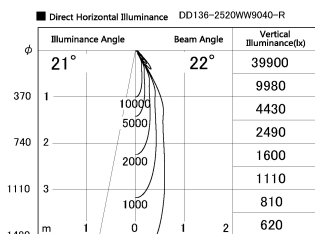

Item no. DD136-2520WW9040-R

Series Name: Cledy versa R-G Antiglare  
(DD136-AG-R)

White Reflector

Installation	Recessed mount
Type	Cledy versa R-G Antiglare (DD136-AG-R)
Fixture wattage	23W
Beam angle	21 deg
Color Temp.	4000K
CRI	Ra>90
Luminous	2186 lm
Body	Die-cast aluminum alloy
Body finish	N/A
Trim finish	White
Reflector finish	White
IP Rate	IP20
Light source	COB module
Input Voltage	AC220~240V
Dimming Type	Non-Dimmable
Certificate	CE, CCC
Cut Hole	125mm