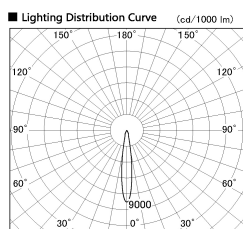

Item no. DD136-2020WW9040-R

Series Name: Cledy versa R-G Antiglare
(DD136-AG-R)

White Reflector

Direct Horizontal Illuminance DD136-2020WW9040-R

φ	Illuminance Angle	Beam Angle	Vertical Illuminance (lx)
240	14°	15°	58660
1			14670
			6520
490			3670
2			2350
730			1630
3			1200
980			920

Installation	Recessed mount
Type	Cledy versa R-G Antiglare (DD136-AG-R)
Fixture wattage	20W
Beam angle	15 deg
Color Temp.	4000K
CRI	Ra>90
Luminous	1793 lm
Body	Die-cast aluminum alloy
Body finish	N/A
Trim finish	White
Reflector finish	White
IP Rate	IP20
Light source	COB module
Input Voltage	AC220~240V
Dimming Type	Non-Dimmable
Certificate	CE, CCC
Cut Hole	125mm