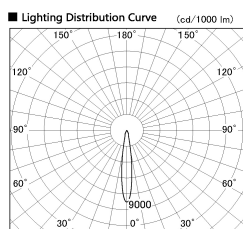

Item no. DD136-2020WW9040-R

Series Name: Cledy versa R-G Antiglare  
(DD136-AG-R)

White Reflector

Direct Horizontal Illuminance DD136-2020WW9040-R

φ	Illuminance Angle	Beam Angle	Vertical Illuminance (lx)
240	14°	15°	58660
1			14670
			6520
490			3670
2			2350
730			1630
3			1200
980			920

Installation	Recessed mount
Type	Cledy versa R-G Antiglare (DD136-AG-R)
Fixture wattage	20W
Beam angle	15 deg
Color Temp.	4000K
CRI	Ra>90
Luminous	1793 lm
Body	Die-cast aluminum alloy
Body finish	N/A
Trim finish	White
Reflector finish	White
IP Rate	IP20
Light source	COB module
Input Voltage	AC220~240V
Dimming Type	Non-Dimmable
Certificate	CE, CCC
Cut Hole	125mm