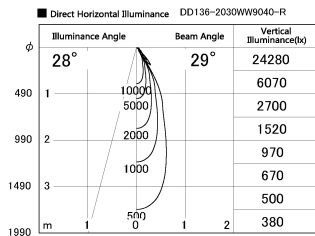

Item no. DD136-2030WW9040-R

Series Name: Cledy versa R-G Antiglare
(DD136-AG-R)

White Reflector

Installation	Recessed mount
Type	Cledy versa R-G Antiglare (DD136-AG-R)
Fixture wattage	20W
Beam angle	28 deg
Color Temp.	4000K
CRI	Ra>90
Luminous	1851 lm
Body	Die-cast aluminum alloy
Body finish	N/A
Trim finish	White
Reflector finish	White
IP Rate	IP20
Light source	COB module
Input Voltage	AC220~240V
Dimming Type	Non-Dimmable
Certificate	CE, CCC
Cut Hole	125mm