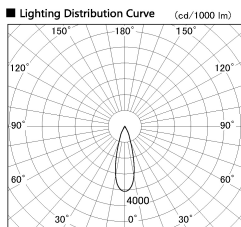

Item no. DD136-2030WW9040-R

Series Name: Cledy versa R-G Antiglare
(DD136-AG-R)

White Reflector

Installation	Recessed mount
Type	Cledy versa R-G Antiglare (DD136-AG-R)
Fixture wattage	20W
Beam angle	28 deg
Color Temp.	4000K
CRI	Ra>90
Luminous	1851 lm
Body	Die-cast aluminum alloy
Body finish	N/A
Trim finish	White
Reflector finish	White
IP Rate	IP20
Light source	COB module
Input Voltage	AC220~240V
Dimming Type	Non-Dimmable
Certificate	CE, CCC
Cut Hole	125mm