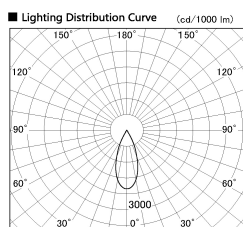

Item no. DD136-2040WW9040-R

Series Name: Cledy versa R-G Antiglare  
(DD136-AG-R)

White Reflector

Installation	Recessed mount
Type	Cledy versa R-G Antiglare (DD136-AG-R)
Fixture wattage	20W
Beam angle	37 deg
Color Temp.	4000K
CRI	Ra>90
Luminous	1876 lm
Body	Die-cast aluminum alloy
Body finish	N/A
Trim finish	White
Reflector finish	White
IP Rate	IP20
Light source	COB module
Input Voltage	AC220~240V
Dimming Type	Non-Dimmable
Certificate	CE, CCC
Cut Hole	125mm