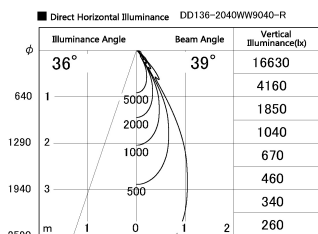

Item no. DD136-2040WW9040-R

Series Name: Cledy versa R-G Antiglare  
(DD136-AG-R)

White Reflector

Installation	Recessed mount
Type	Cledy versa R-G Antiglare (DD136-AG-R)
Fixture wattage	20W
Beam angle	37 deg
Color Temp.	4000K
CRI	Ra>90
Luminous	1876 lm
Body	Die-cast aluminum alloy
Body finish	N/A
Trim finish	White
Reflector finish	White
IP Rate	IP20
Light source	COB module
Input Voltage	AC220~240V
Dimming Type	Non-Dimmable
Certificate	CE, CCC
Cut Hole	125mm