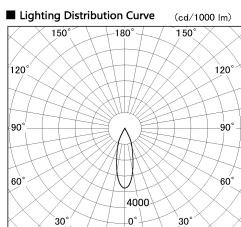

Item no. DD136-1930WW9040-R

Series Name: Cledy versa R-G Antiglare
(DD136-AG-R)

White Reflector

Installation	Recessed mount
Type	Cledy versa R-G Antiglare (DD136-AG-R)
Fixture wattage	18.6W
Beam angle	29 deg
Color Temp.	4000K
CRI	Ra>90
Luminous	1626 lm
Body	Die-cast aluminum alloy
Body finish	N/A
Trim finish	White
Reflector finish	White
IP Rate	IP20
Light source	COB module
Input Voltage	AC220~240V
Dimming Type	Non-Dimmable
Certificate	CE, CCC
Cut Hole	100mm