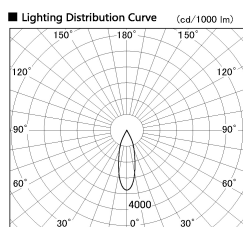

Item no. DD136-1930WW9040-R

Series Name: Cledy versa R-G Antiglare
(DD136-AG-R)

White Reflector

Installation	Recessed mount
Type	Cledy versa R-G Antiglare (DD136-AG-R)
Fixture wattage	18.6W
Beam angle	29 deg
Color Temp.	4000K
CRI	Ra>90
Luminous	1626 lm
Body	Die-cast aluminum alloy
Body finish	N/A
Trim finish	White
Reflector finish	White
IP Rate	IP20
Light source	COB module
Input Voltage	AC220~240V
Dimming Type	Non-Dimmable
Certificate	CE, CCC
Cut Hole	100mm