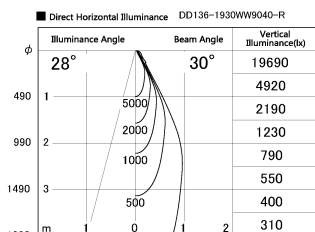

Item no. DD136-1930WW9040-R

Series Name: Cledy versa R-G Antiglare
(DD136-AG-R)

White Reflector

Installation	Recessed mount
Type	Cledy versa R-G Antiglare (DD136-AG-R)
Fixture wattage	18.6W
Beam angle	29 deg
Color Temp.	4000K
CRI	Ra>90
Luminous	1626 lm
Body	Die-cast aluminum alloy
Body finish	N/A
Trim finish	White
Reflector finish	White
IP Rate	IP20
Light source	COB module
Input Voltage	AC220~240V
Dimming Type	Non-Dimmable
Certificate	CE, CCC
Cut Hole	100mm