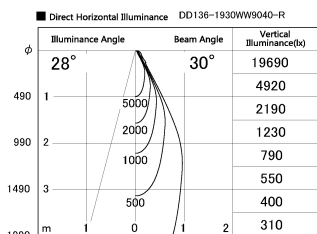

Item no. DD136-1930WW9040-R

Series Name: Cledy versa R-G Antiglare
(DD136-AG-R)

White Reflector

Installation	Recessed mount
Type	Cledy versa R-G Antiglare (DD136-AG-R)
Fixture wattage	18.6W
Beam angle	29 deg
Color Temp.	4000K
CRI	Ra>90
Luminous	1626 lm
Body	Die-cast aluminum alloy
Body finish	N/A
Trim finish	White
Reflector finish	White
IP Rate	IP20
Light source	COB module
Input Voltage	AC220~240V
Dimming Type	Non-Dimmable
Certificate	CE, CCC
Cut Hole	100mm