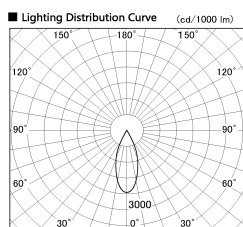

Item no. DD136-1940WW9040-R

Series Name: Cledy versa R-G Antiglare
(DD136-AG-R)

White Reflector

| | |
|------------------|---|
| Installation | Recessed mount |
| Type | Cledy versa R-G Antiglare (DD136-AG-R) |
| Fixture wattage | 18.6W |
| Beam angle | 40 deg |
| Color Temp. | 4000K |
| CRI | Ra>90 |
| Luminous | 1658 lm |
| Body | Die-cast aluminum alloy |
| Body finish | N/A |
| Trim finish | White |
| Reflector finish | White |
| IP Rate | IP20 |
| Light source | COB module |
| Input Voltage | AC220~240V |
| Dimming Type | Non-Dimmable |
| Certificate | CE, CCC |
| Cut Hole | 100mm |