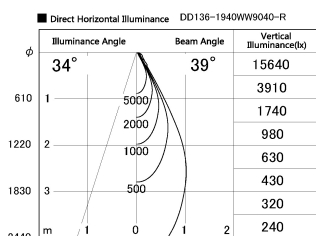

Item no. DD136-1940WW9040-R

Series Name: Cledy versa R-G Antiglare
(DD136-AG-R)

White Reflector

| | |
|------------------|---|
| Installation | Recessed mount |
| Type | Cledy versa R-G Antiglare (DD136-AG-R) |
| Fixture wattage | 18.6W |
| Beam angle | 40 deg |
| Color Temp. | 4000K |
| CRI | Ra>90 |
| Luminous | 1658 lm |
| Body | Die-cast aluminum alloy |
| Body finish | N/A |
| Trim finish | White |
| Reflector finish | White |
| IP Rate | IP20 |
| Light source | COB module |
| Input Voltage | AC220~240V |
| Dimming Type | Non-Dimmable |
| Certificate | CE, CCC |
| Cut Hole | 100mm |