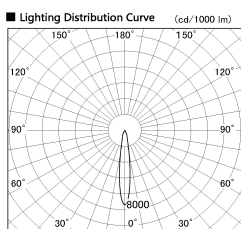

Item no. DD136-1115WW9040-R

Series Name: Cledy versa R-G Antiglare
(DD136-AG-R)

White Reflector

Direct Horizontal Illuminance DD136-1115WW9040-R

φ	Illuminance Angle	Beam Angle	Vertical Illuminance (lx)
280	15°	15°	25360
1			6340
520			2820
2			1580
780			1010
3			700
1050			520
m	1	2	400

Installation	Recessed mount
Type	Cledy versa R-G Antiglare (DD136-AG-R)
Fixture wattage	10.5W
Beam angle	15 deg
Color Temp.	4000K
CRI	Ra>90
Luminous	839 lm
Body	Die-cast aluminum alloy
Body finish	N/A
Trim finish	White
Reflector finish	White
IP Rate	IP20
Light source	COB module
Input Voltage	AC220~240V
Dimming Type	Non-Dimmable
Certificate	CE, CCC
Cut Hole	100mm