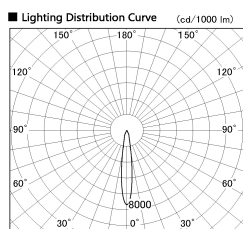

Item no. DD136-1115WW9040-R

Series Name: Cledy versa R-G Antiglare  
(DD136-AG-R)

White Reflector

Direct Horizontal Illuminance DD136-1115WW9040-R

φ	Illuminance Angle	Beam Angle	Vertical Illuminance (lx)
1	15°	15°	25360
280			6340
1			2820
520			1580
2			1010
780			700
3			520
1050			400

Installation	Recessed mount
Type	Cledy versa R-G Antiglare (DD136-AG-R)
Fixture wattage	10.5W
Beam angle	15 deg
Color Temp.	4000K
CRI	Ra>90
Luminous	839 lm
Body	Die-cast aluminum alloy
Body finish	N/A
Trim finish	White
Reflector finish	White
IP Rate	IP20
Light source	COB module
Input Voltage	AC220~240V
Dimming Type	Non-Dimmable
Certificate	CE, CCC
Cut Hole	100mm