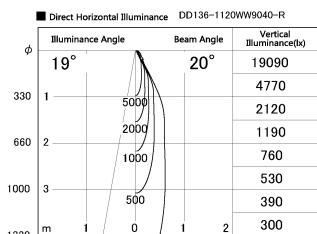

Item no. DD136-1120WW9040-R

Series Name: Cledy versa R-G Antiglare
(DD136-AG-R)

White Reflector

Installation	Recessed mount
Type	Cledy versa R-G Antiglare (DD136-AG-R)
Fixture wattage	10.5W
Beam angle	19 deg
Color Temp.	4000K
CRI	Ra>90
Luminous	875 lm
Body	Die-cast aluminum alloy
Body finish	N/A
Trim finish	White
Reflector finish	White
IP Rate	IP20
Light source	COB module
Input Voltage	AC220~240V
Dimming Type	Non-Dimmable
Certificate	CE, CCC
Cut Hole	100mm