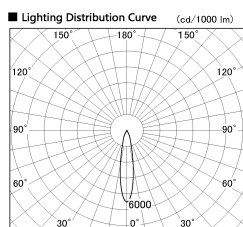

Item no. DD136-1120WW9040-R

Series Name: Cledy versa R-G Antiglare
(DD136-AG-R)

White Reflector

Installation	Recessed mount
Type	Cledy versa R-G Antiglare (DD136-AG-R)
Fixture wattage	10.5W
Beam angle	19 deg
Color Temp.	4000K
CRI	Ra>90
Luminous	875 lm
Body	Die-cast aluminum alloy
Body finish	N/A
Trim finish	White
Reflector finish	White
IP Rate	IP20
Light source	COB module
Input Voltage	AC220~240V
Dimming Type	Non-Dimmable
Certificate	CE, CCC
Cut Hole	100mm