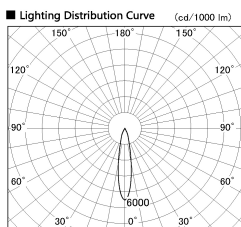

Item no. DD136-1120WW9040-R

Series Name: Cledy versa R-G Antiglare
(DD136-AG-R)

White Reflector

Installation	Recessed mount
Type	Cledy versa R-G Antiglare (DD136-AG-R)
Fixture wattage	10.5W
Beam angle	19 deg
Color Temp.	4000K
CRI	Ra>90
Luminous	875 lm
Body	Die-cast aluminum alloy
Body finish	N/A
Trim finish	White
Reflector finish	White
IP Rate	IP20
Light source	COB module
Input Voltage	AC220~240V
Dimming Type	Non-Dimmable
Certificate	CE, CCC
Cut Hole	100mm