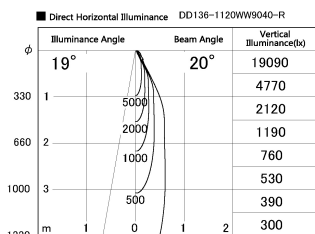

Item no. DD136-1120WW9040-R

Series Name: Cledy versa R-G Antiglare
(DD136-AG-R)

White Reflector

Installation	Recessed mount
Type	Cledy versa R-G Antiglare (DD136-AG-R)
Fixture wattage	10.5W
Beam angle	19 deg
Color Temp.	4000K
CRI	Ra>90
Luminous	875 lm
Body	Die-cast aluminum alloy
Body finish	N/A
Trim finish	White
Reflector finish	White
IP Rate	IP20
Light source	COB module
Input Voltage	AC220~240V
Dimming Type	Non-Dimmable
Certificate	CE, CCC
Cut Hole	100mm