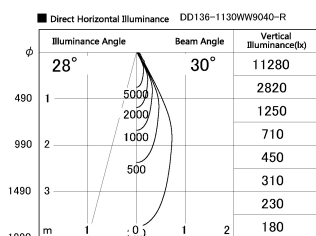

Item no. DD136-1130WW9040-R

Series Name: Cledy versa R-G Antiglare
(DD136-AG-R)

White Reflector

Installation	Recessed mount
Type	Cledy versa R-G Antiglare (DD136-AG-R)
Fixture wattage	10.5W
Beam angle	29 deg
Color Temp.	4000K
CRI	Ra>90
Luminous	932 lm
Body	Die-cast aluminum alloy
Body finish	N/A
Trim finish	White
Reflector finish	White
IP Rate	IP20
Light source	COB module
Input Voltage	AC220~240V
Dimming Type	Non-Dimmable
Certificate	CE, CCC
Cut Hole	100mm