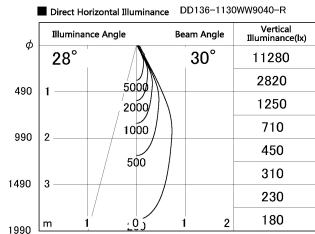

Item no. DD136-1130WW9040-R

Series Name: Cledy versa R-G Antiglare
(DD136-AG-R)

White Reflector

Installation	Recessed mount
Type	Cledy versa R-G Antiglare (DD136-AG-R)
Fixture wattage	10.5W
Beam angle	29 deg
Color Temp.	4000K
CRI	Ra>90
Luminous	932 lm
Body	Die-cast aluminum alloy
Body finish	N/A
Trim finish	White
Reflector finish	White
IP Rate	IP20
Light source	COB module
Input Voltage	AC220~240V
Dimming Type	Non-Dimmable
Certificate	CE, CCC
Cut Hole	100mm