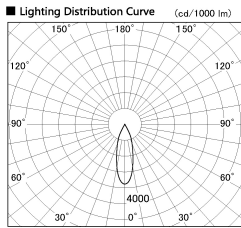

Item no. DD136-1130WW9040-R

Series Name: Cledy versa R-G Antiglare
(DD136-AG-R)

White Reflector

Installation	Recessed mount
Type	Cledy versa R-G Antiglare (DD136-AG-R)
Fixture wattage	10.5W
Beam angle	29 deg
Color Temp.	4000K
CRI	Ra>90
Luminous	932 lm
Body	Die-cast aluminum alloy
Body finish	N/A
Trim finish	White
Reflector finish	White
IP Rate	IP20
Light source	COB module
Input Voltage	AC220~240V
Dimming Type	Non-Dimmable
Certificate	CE, CCC
Cut Hole	100mm