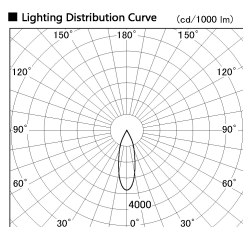

Item no. DD136-1130WW9040-R

Series Name: Cledy versa R-G Antiglare
(DD136-AG-R)

White Reflector

Installation	Recessed mount
Type	Cledy versa R-G Antiglare (DD136-AG-R)
Fixture wattage	10.5W
Beam angle	29 deg
Color Temp.	4000K
CRI	Ra>90
Luminous	932 lm
Body	Die-cast aluminum alloy
Body finish	N/A
Trim finish	White
Reflector finish	White
IP Rate	IP20
Light source	COB module
Input Voltage	AC220~240V
Dimming Type	Non-Dimmable
Certificate	CE, CCC
Cut Hole	100mm