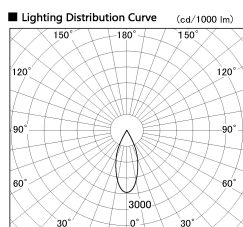

Item no. DD136-1140WW9040-R

Series Name: Cledy versa R-G Antiglare
(DD136-AG-R)

White Reflector

Installation	Recessed mount
Type	Cledy versa R-G Antiglare (DD136-AG-R)
Fixture wattage	10.5W
Beam angle	40 deg
Color Temp.	4000K
CRI	Ra>90
Luminous	949 lm
Body	Die-cast aluminum alloy
Body finish	N/A
Trim finish	White
Reflector finish	White
IP Rate	IP20
Light source	COB module
Input Voltage	AC220~240V
Dimming Type	Non-Dimmable
Certificate	CE, CCC
Cut Hole	100mm