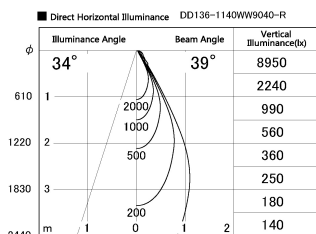

Item no. DD136-1140WW9040-R

Series Name: Cledy versa R-G Antiglare
(DD136-AG-R)

White Reflector

Installation	Recessed mount
Type	Cledy versa R-G Antiglare (DD136-AG-R)
Fixture wattage	10.5W
Beam angle	40 deg
Color Temp.	4000K
CRI	Ra>90
Luminous	949 lm
Body	Die-cast aluminum alloy
Body finish	N/A
Trim finish	White
Reflector finish	White
IP Rate	IP20
Light source	COB module
Input Voltage	AC220~240V
Dimming Type	Non-Dimmable
Certificate	CE, CCC
Cut Hole	100mm