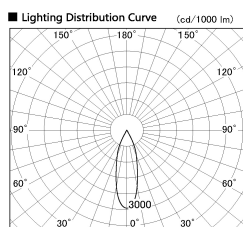

Item no. DD136-0830WW9040-R

Series Name: Cledy versa R-G Antiglare
(DD136-AG-R)

White Reflector

Installation	Recessed mount
Type	Cledy versa R-G Antiglare (DD136-AG-R)
Fixture wattage	7.5W
Beam angle	30deg
Color Temp.	4000K
CRI	Ra>90
Luminous	662 lm
Body	Die-cast aluminum alloy
Body finish	N/A
Trim finish	White
Reflector finish	White
IP Rate	IP20
Light source	COB module
Input Voltage	AC220~240V
Dimming Type	Non-Dimmable
Certificate	CE, CCC
Cut Hole	100mm