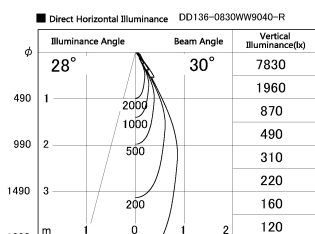

Item no. DD136-0830WW9040-R

Series Name: Cledy versa R-G Antiglare
(DD136-AG-R)

White Reflector

Installation	Recessed mount
Type	Cledy versa R-G Antiglare (DD136-AG-R)
Fixture wattage	7.5W
Beam angle	30deg
Color Temp.	4000K
CRI	Ra>90
Luminous	662 lm
Body	Die-cast aluminum alloy
Body finish	N/A
Trim finish	White
Reflector finish	White
IP Rate	IP20
Light source	COB module
Input Voltage	AC220~240V
Dimming Type	Non-Dimmable
Certificate	CE, CCC
Cut Hole	100mm