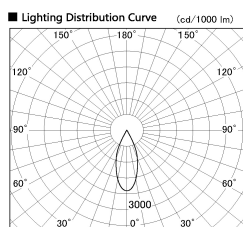

Item no. DD136-0840WW9040-R

Series Name: Cledy versa R-G Antiglare
(DD136-AG-R)

White Reflector

Installation	Recessed mount
Type	Cledy versa R-G Antiglare (DD136-AG-R)
Fixture wattage	7.5W
Beam angle	39deg
Color Temp.	4000K
CRI	Ra>90
Luminous	671 lm
Body	Die-cast aluminum alloy
Body finish	N/A
Trim finish	White
Reflector finish	White
IP Rate	IP20
Light source	COB module
Input Voltage	AC220~240V
Dimming Type	Non-Dimmable
Certificate	CE, CCC
Cut Hole	100mm