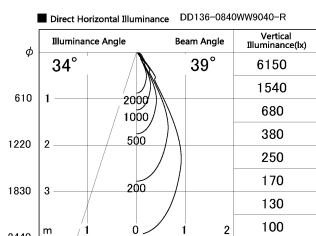

Item no. DD136-0840WW9040-R

Series Name: Cledy versa R-G Antiglare
(DD136-AG-R)

White Reflector

Installation	Recessed mount
Type	Cledy versa R-G Antiglare (DD136-AG-R)
Fixture wattage	7.5W
Beam angle	39deg
Color Temp.	4000K
CRI	Ra>90
Luminous	671 lm
Body	Die-cast aluminum alloy
Body finish	N/A
Trim finish	White
Reflector finish	White
IP Rate	IP20
Light source	COB module
Input Voltage	AC220~240V
Dimming Type	Non-Dimmable
Certificate	CE, CCC
Cut Hole	100mm