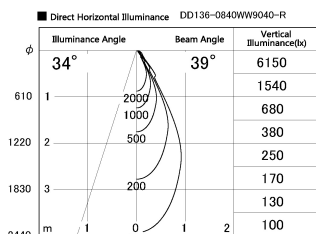

Item no. DD136-0840WW9040-R

Series Name: Cledy versa R-G Antiglare
(DD136-AG-R)

White Reflector

Installation	Recessed mount
Type	Cledy versa R-G Antiglare (DD136-AG-R)
Fixture wattage	7.5W
Beam angle	39deg
Color Temp.	4000K
CRI	Ra>90
Luminous	671 lm
Body	Die-cast aluminum alloy
Body finish	N/A
Trim finish	White
Reflector finish	White
IP Rate	IP20
Light source	COB module
Input Voltage	AC220~240V
Dimming Type	Non-Dimmable
Certificate	CE, CCC
Cut Hole	100mm